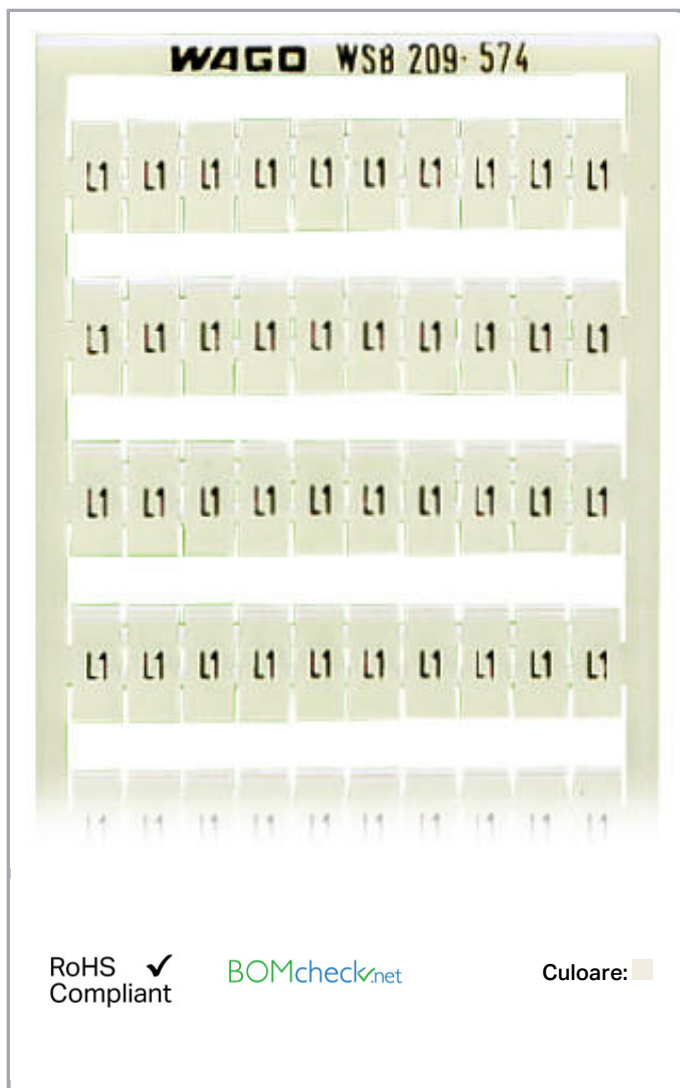

Fișă tehnică | Număr articol: 209-574

WSB marking card; as card; MARKED; L1 (100x); not stretchable; Horizontal marking; snap-on type; white

[www.wago.com/209-574](http://www.wago.com/209-574)

### Technical Data

Marking	L1
Marking (number)	100
Marking direction	Horizontal marking
Marking color	black

Supus modificărilor.

WAGO Kontakttechnik GmbH & Co. KG  
/Representative Office Romania  
Sos. Pipera-Tunari nr. 1/1  
building 1, 2nd floor | 077190 Voluntari, Ilfov  
Tel.: +40-(0)31 421 85 68 | Email: info-RO@wago.com

### Geometrical Data

Marker/Strip width	5 mm
Marker width	5 mm