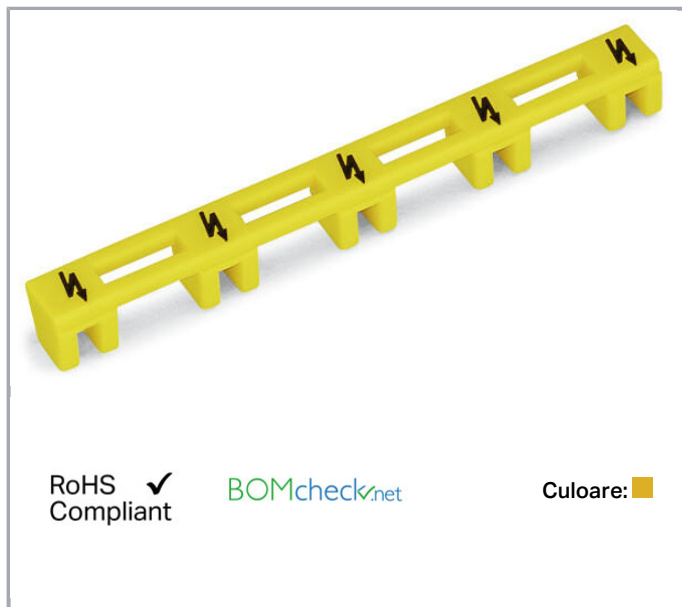

## Fișă tehnică | Număr articol: 285-416

Protective warning marker; with high-voltage symbol, black; for 5 terminal blocks; yellow

[www.wago.com/285-416](http://www.wago.com/285-416)

#### Material Data

Color	yellow
Fire load	0,044 MJ
Weight	1,5 g