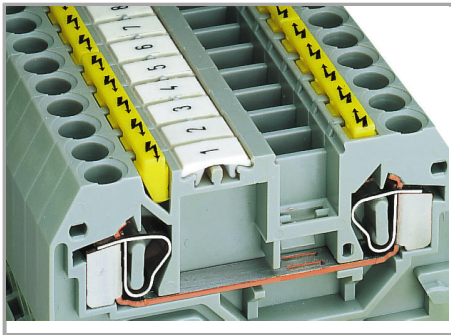

Additional Information

Technical explanations

Apr 3, 2019

pdf
2,1 MB

Descărcare

CAD/CAE-Data

CAE data

WSCAD Universe 285-416

URL

Descărcare

Installation Notes

Cover

Protective warning markers inserted into the operating slots.

Supus modificărilor.