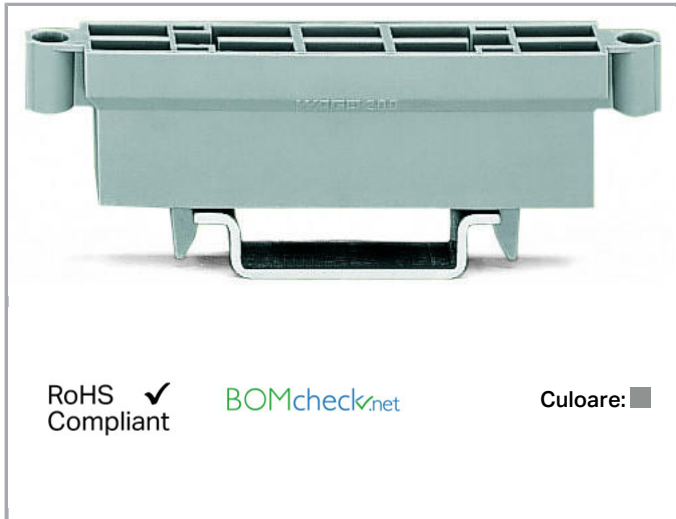

## Fișă tehnică | Număr articol: 209-100

Collective carrier for adjacent jumpers; suitable for 279 to 284 Series adjacent jumpers, 215 Series banana plugs

[www.wago.com/209-100](http://www.wago.com/209-100)

### Descriere articol

The collective carrier can be snapped onto DIN-35 rails.

It serves as a depository for adjacent jumpers and banana plugs during maintenance work.