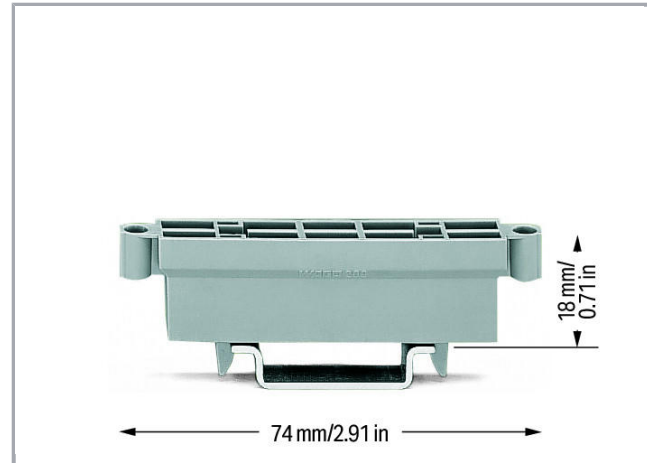

## Fișă tehnică | Număr articol: 209-100

Collective carrier for adjacent jumpers; suitable for 279 to 284 Series adjacent jumpers, 215 Series banana plugs

[www.wago.com/209-100](http://www.wago.com/209-100)

### Descriere articol

The collective carrier can be snapped onto DIN-35 rails.

It serves as a depository for adjacent jumpers and banana plugs during maintenance work.