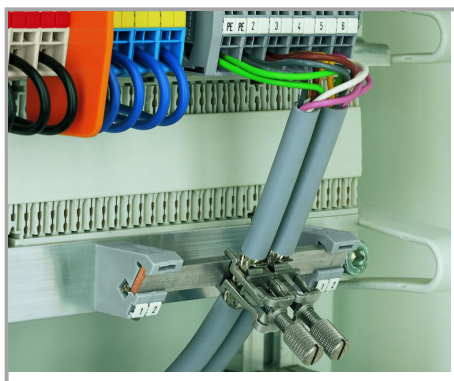

Nr. articol: 248-501/000-023

Mini-WSB marking card; as card; not stretchable; plain; snap-on type; green

www.wago.com/248-501

/000-023

Nr. articol: 248-501/000-024

Mini-WSB marking card; as card; not stretchable; plain; snap-on type; violet

www.wago.com/248-501

/000-024

Descărcări

CAD/CAE-Data

CAD data

2D/3D Models 790-101

[URL](#)

[Descărcare](#)

CAE data

WSCAD Universe 790-101

[URL](#)

[Descărcare](#)

Installation Notes

Insulated mounting carriers for a common shield reference potential, independent of housing potential

Supus modificărilor.