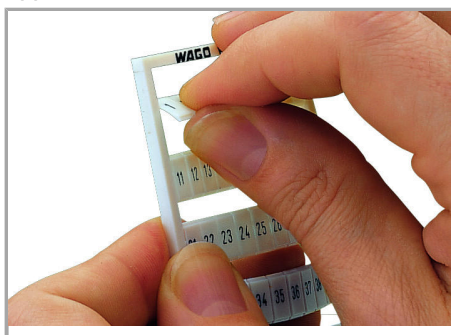

Fișă tehnică | Număr articol: 793-4603

WMB marking card; as card; MARKED; 11 ... 20 (10x); stretchable 4 - 4.2 mm;

Vertical marking; snap-on type; white

www.wago.com/793-4603

Date

Technical Data

Marking	11 ... 20
Marking (number)	10
Marking direction	Vertical marking
Marking color	black
Marking type	Digits
Darstellung des Aufdrucks	consecutive numbers per strip
Pre-assembly	10 strips with 10 markers per card

Geometrical Data

Marker/Strip width	4 ... 4.2 mm
Marker width	4 mm

Material Data

Color	white
-------	-------

Supus modificărilor.

WAGO Kontakttechnik GmbH & Co. KG
/Representative Office Romania
Sos. Pipera-Tunari nr. 1/1
building 1, 2nd floor | 077190 Voluntari, Ilfov
Tel.: +40-(0)31 421 85 68 | Email: info-RO@wago.com

Counterpart

Installation Notes

Application

Separating a strip from the WMB marker card.

Stretching a WMB marker strip.

Separating an individual marker from the WMB marker strip – for larger terminal blocks.