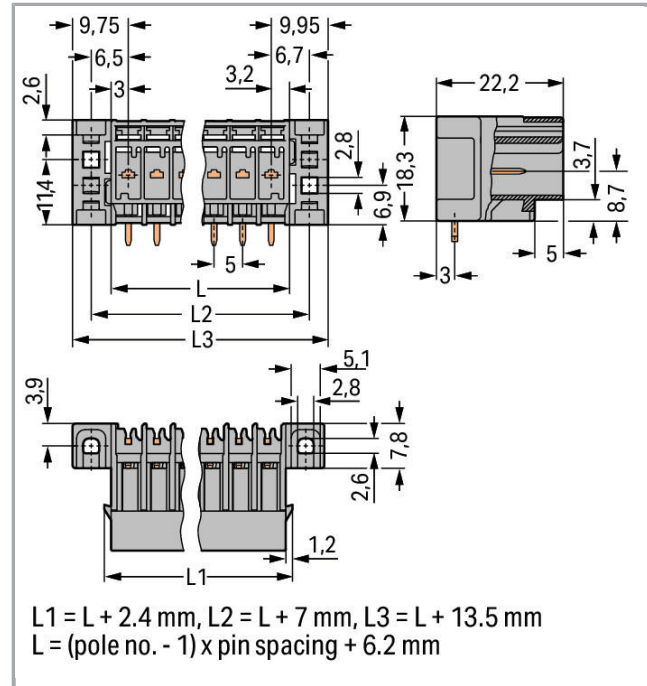

Fișă tehnică | Număr articol: 769-662/003-000

THT male header; 1.0 x 1.0 mm solder pin; angled; clamping collar; Pin spacing 5 mm; 2-pole; gray

www.wago.com/769-662/003-000

RoHS Compliant

BOMcheck.net

Culoare: ■

Pin spacing	5 mm / 0.197 inch
Width	24,7 mm / 0.972 inch
Height from the surface	18,3 mm / 0.72 inch
Depth	22,2 mm / 0.874 inch

Mechanical data

Mounting type	Mounting flange
---------------	-----------------