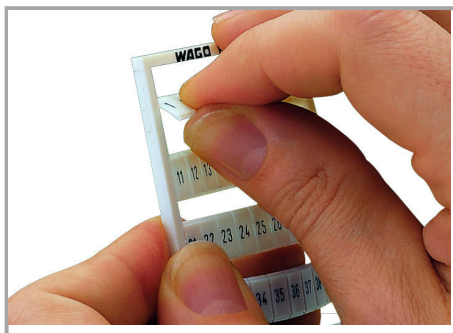

Fire load

0,196 MJ

Commercial data

Product Group	2 (Terminal Block Accessories)
Packaging type	BOX
Country of origin	DE
GTIN	4045454879532
Customs tariff number	491 19900000

Counterpart

Installation Notes

Application

Separating a strip from the WMB marker card.