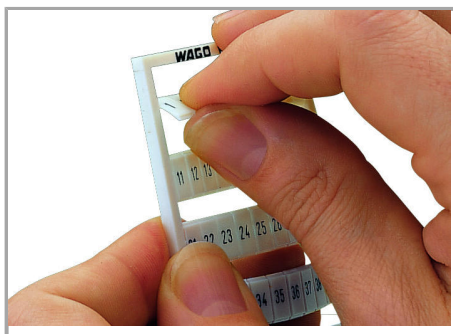

Fișă tehnică | Număr articol: 793-520

WMB marking card; as card; MARKED; 5 / 6 (50 each); not stretchable;
Horizontal marking; snap-on type; white

www.wago.com/793-520

Date

Technical Data

Marking	5 / 6
Marking (number)	50
Marking direction	Horizontal marking
Marking color	black
Marking type	Digits
Darstellung des Aufdrucks	same numbers per strip
Pre-assembly	10 strips with 10 markers per card

Geometrical Data

Marker/Strip width	5 mm
Marker width	5 mm

Material Data

Color	white
Weight	8,8g

Supus modificărilor.

WAGO Kontakttechnik GmbH & Co. KG
/Representative Office Romania
Sos. Pipera-Tunari nr. 1/1
building 1, 2nd floor | 077190 Voluntari, Ilfov
Tel.: +40-(0)31 421 85 68 | Email: info-RO@wago.com

Counterpart

Installation Notes

Application

Separating a strip from the WMB marker card.

Stretching a WMB marker strip.

Separating an individual marker from the WMB marker strip – for larger terminal blocks.