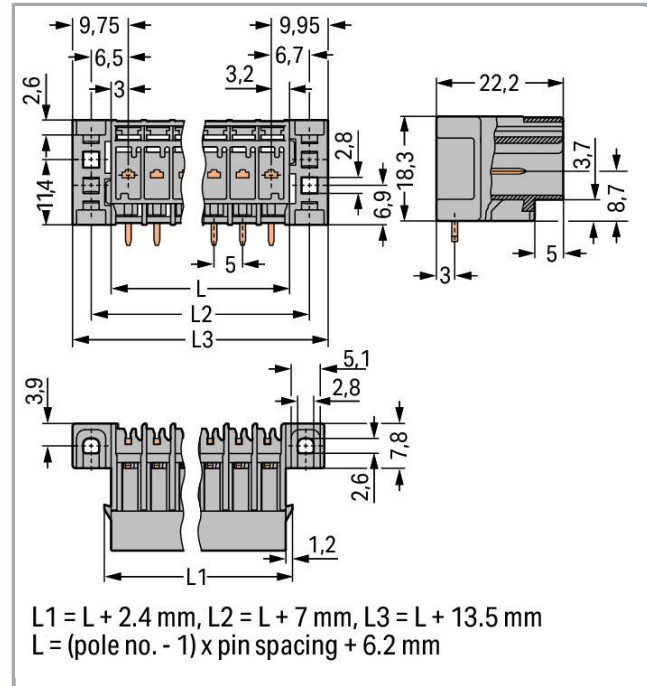

Fișă tehnică | Număr articol: 769-675/003-000

THT male header; 1.0 x 1.0 mm solder pin; angled; clamping collar; Pin spacing 5 mm; 15-pole; gray

www.wago.com/769-675/003-000

RoHS Compliant

BOMcheck.net

Culoare: ■

Pin spacing	5 mm / 0.197 inch
Width	89.7 mm / 3.531 inch
Height from the surface	18.3 mm / 0.72 inch
Depth	22.2 mm / 0.874 inch

Mechanical data

Mounting type	Mounting flange
---------------	-----------------