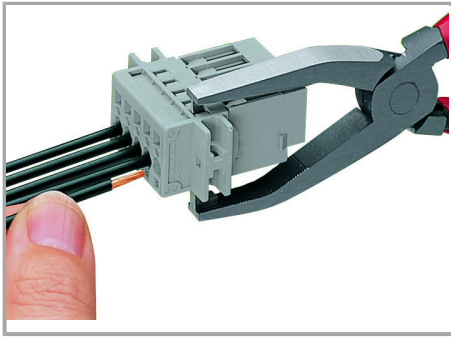

Male connector with snap-in flanges

Snap-in mounting without tools

Snap-in mounting without tools

Sheet metal cutout

Male connectors with CAGE CLAMP® connection (769-6xx/005-000) and snap-in flanges

Inserting a conductor

Supus modificărilor.

Operating tool

Inserting a conductor via operating tool
(example shows a male connector).

Marking

Labeling a male connector with
CAGE CLAMP® connection via Mini-WSB
quick markers.

Familie de produse