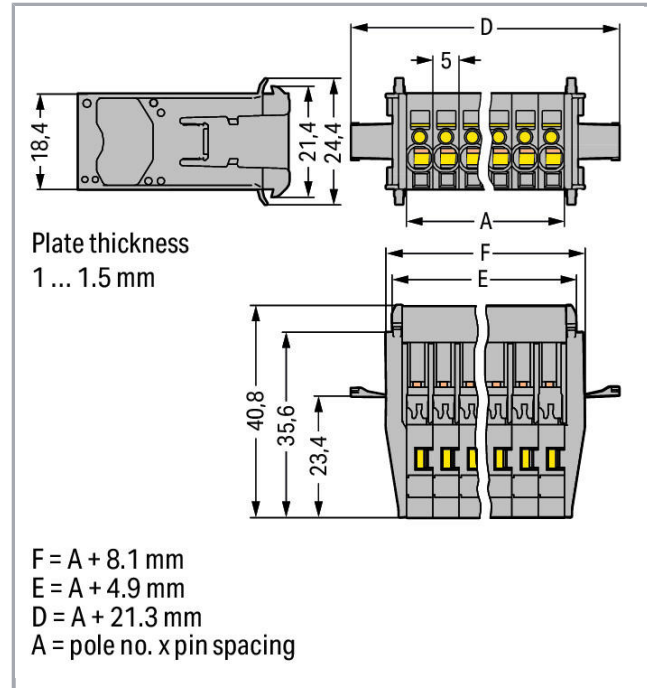

Fișă tehnică | Număr articol: 769-615/005-000

1-conductor male connector; Snap-in flange; 4 mm²; Pin spacing 5 mm; 15-pole; 4,00 mm²; gray

www.wago.com/769-615/005-000

RoHS Compliant

BOMcheck.net

Culoare: ■

Geometrical Data

Pin spacing	5 mm / 0.197 inch
Width	96,3 mm / 3.791 inch
Height	24,4 mm / 0.961 inch
Depth	40,8 mm / 1.606 inch

Mechanical data

Mounting type	Snap-in
---------------	---------

Plug connection