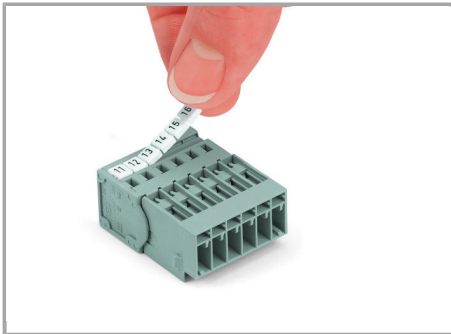

Male connector with snap-in flanges

Snap-in mounting without tools

Snap-in mounting without tools

Sheet metal cutout

Male connectors with CAGE CLAMP® connection (769-6xx/005-000) and snap-in flanges

Inserting a conductor

Supus modificărilor.

Operating tool

Inserting a conductor via operating tool
(example shows a male connector).

Marking

Labeling a male connector with
CAGE CLAMP® connection via Mini-WSB
quick markers.

Familie de produse