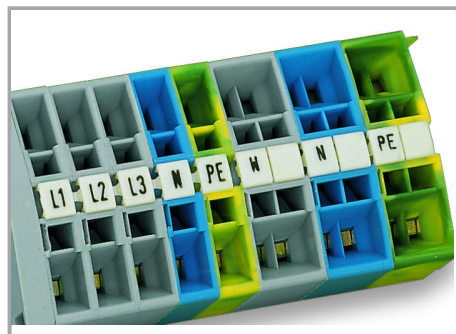

Material Data

Color	yellow
Weight	99,3 g

Commercial data

Packaging type	bag
Country of origin	DE
GTIN	4055143297950
Customs tariff number	491 19900000

Counterpart

Produce compatibile

Marking accessories

Nr. articol: 258-5000

Thermal transfer printer; Smart Printer; for complete control cabinet marking; 300 dpi

www.wago.com/258-5000

Nr. articol: 258-5008

Roller; for Smart Printer; for Mini-WSB Inline WAGO (2009-145); 1 grinding device

www.wago.com/258-5008

Installation Notes

Marking

Marking via Mini-WSB Quick markers.

Familie de produse

Supus modificărilor.

WAGO Kontakttechnik GmbH & Co. KG
/Representative Office Romania
Sos. Pipera-Tunari nr. 1/1
building 1, 2nd floor | 077190 Voluntari, Ilfov
Tel.: +40-(0)31 421 85 68 | Email: info-RO@wago.com

Aveți întrebări despre produsele noastre?
Vă stăm la dispoziție pentru preluarea apelului la +40 (0) 31 421 85 68.