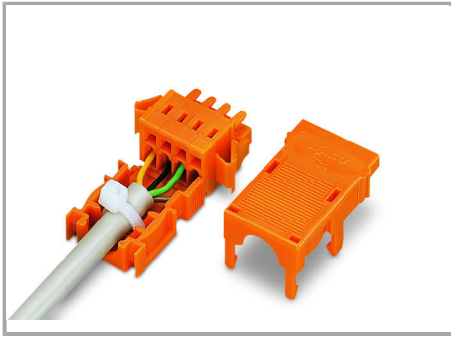

Aveți întrebări despre produsele noastre?
Vă stăm la dispoziție pentru preluarea apelului la +40 (0) 31 421 85 68.

4-pole, 1-conductor female connector, with locking levers and strain relief housing (2- to 5-pole strain relief housing suitable only for cable ties)

Application

Strain relief housing for 734 Series Male and Female Connectors with CAGE CLAMP® connection.

Supus modificărilor.