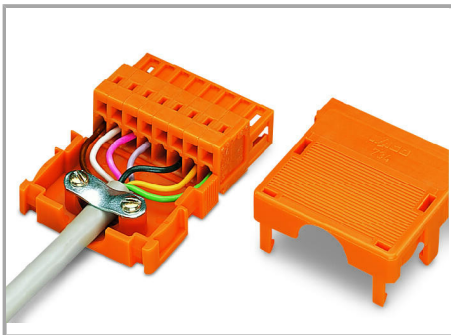

Application

Strain relief housing for 734 Series Male and Female Connectors with CAGE CLAMP® connection.

Supus modificărilor.