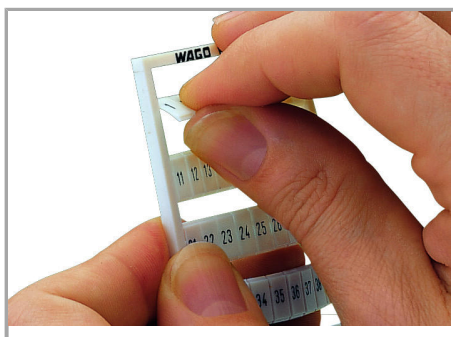

Separating a strip from the WMB marker card.