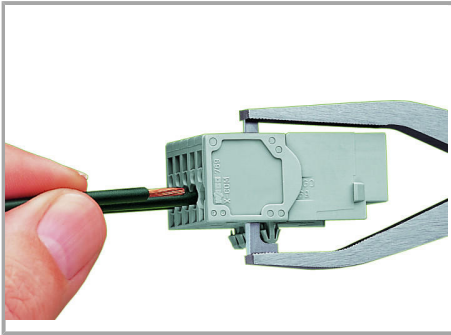

Installation Notes

Inserting a conductor

Operating tool

Inserting a conductor via operating tool
(example shows a male connector with snap-in mounting feet).