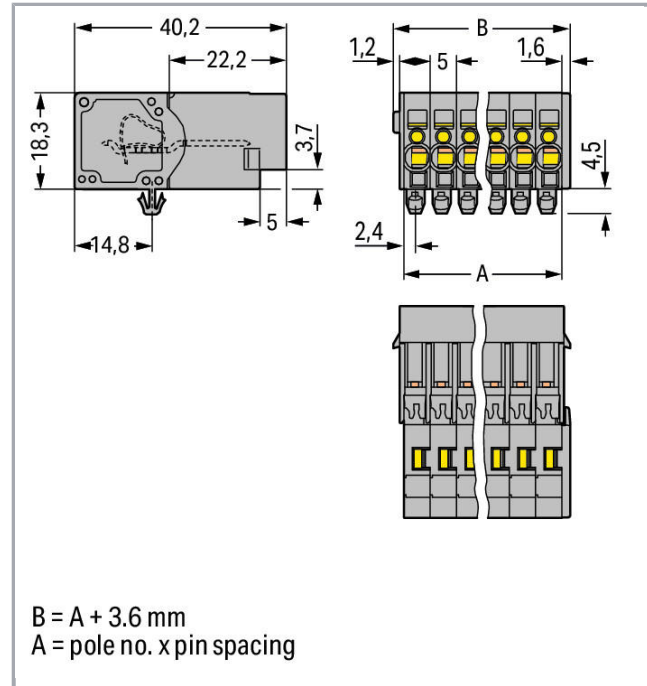

Fișă tehnică | Număr articol: 769-609/001-000

1-conductor male connector; Snap-in mounting feet; 4 mm²; Pin spacing 5 mm; 9-pole; 4,00 mm²; gray

www.wago.com/769-609/001-000

RoHS
Compliant

BOMcheck.net

Culoare: ■

Geometrical Data

Pin spacing	5 mm / 0.197 inch
Width	48.6 mm / 1.913 inch
Height from the surface	18.3 mm / 0.72 inch
Depth	40.2 mm / 1.583 inch

Mechanical data

Mounting type	Snap-in mounting foot
---------------	-----------------------