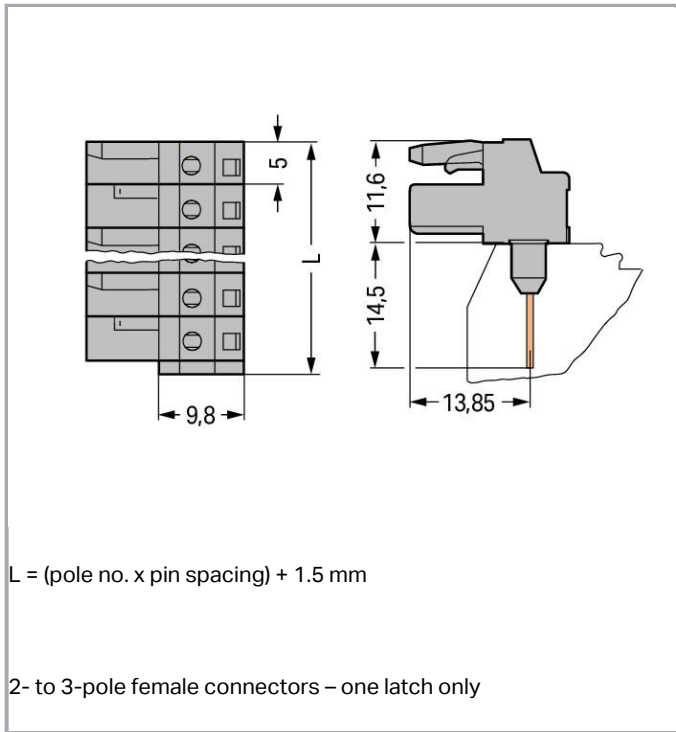

Fișă tehnică | Număr articol: 232-234/005-000

Female connector for rail-mount terminal blocks; 0.6 x 1 mm pins; angled;
Pin spacing 5 mm; 4-pole; gray

www.wago.com/232-234/005-000

RoHS Compliant

BOMcheck.net

Aveți întrebări despre produsele noastre?
Vă stăm la dispoziție pentru preluarea apelului la +40 (0) 31 421 85 68.

Descriere articol

- Pluggable connectors for rail-mount terminal blocks equipped with CAGE CLAMP® connection
- Female connectors with long contact pins connect to the termination ports of 280 Series Rail-Mount Terminal Blocks
- Female connectors are touch-proof when unmated, providing a pluggable, live output
- With coding fingers

Connection data

Pole No.	4
Total number of potentials	4
Number of connection types	1
Number of levels	1

Geometrical Data

Pin spacing	5 mm / 0.197 inch
Width	21,5 mm / 0.846 inch
Height	26,1 mm / 1.028 inch
Height from the surface	11,6 mm / 0.457 inch
Depth	18,25 mm / 0.719 inch