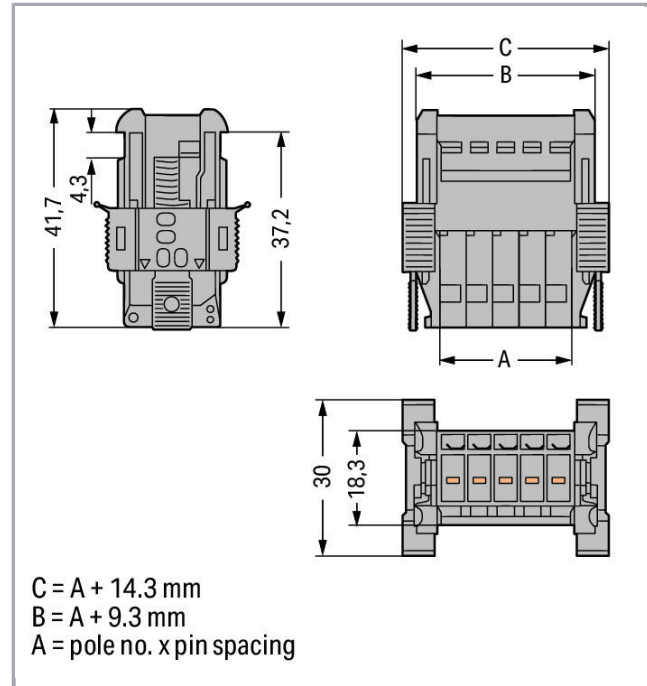

Fișă tehnică | Număr articol: 769-612/006-000

1-conductor male connector; Snap-in flange; 4 mm²; Pin spacing 5 mm; 12-pole; 4,00 mm²; gray

www.wago.com/769-612/006-000

RoHS Compliant

BOMcheck.net

Culoare: ■

Geometrical Data

Pin spacing	5 mm / 0.197 inch
Width	74,3 mm / 2.925 inch
Height	30 mm / 1.181 inch
Depth	41,7 mm / 1.642 inch

Mechanical data

Mounting type	Snap-in
---------------	---------

Plug connection