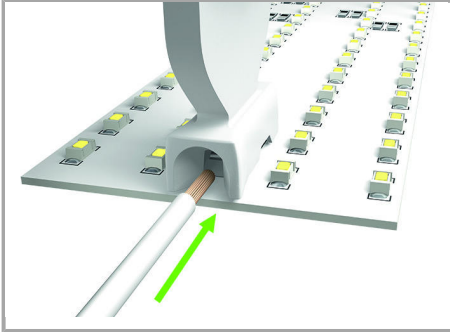

Fișă tehnică | Număr articol: 2065-189

Operating tool; made of insulating material; white

www.wago.com/2065-189

Date

Technical Data

Main product function

Operating tool

Material Data

Counterpart

Installation Notes

The operating tools funneled conductor entry accurately guides the conductor into the terminal block.

Supus modificărilor.