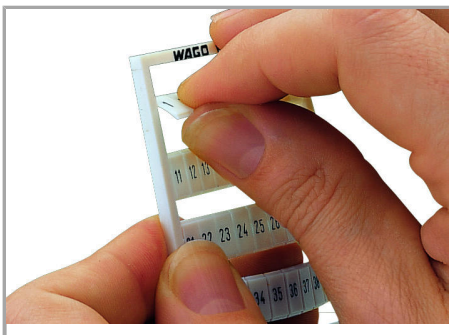

Weight	7,2 g
Fire load	0,215 MJ

Commercial data

Product Group	2 (Terminal Block Accessories)
Packaging type	BOX
Country of origin	DE
GTIN	4044918844642
Customs tariff number	491 19900000

Counterpart

Installation Notes

Application

Separating a strip from the WMB marker card.