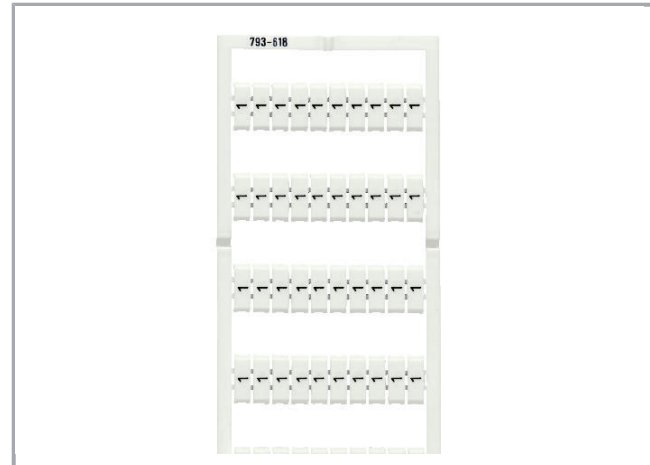

## Fișă tehnică | Număr articol: 793-5618

WMB marking card; as card; MARKED; 1 / 2 (50 each); stretchable 5 - 5.2 mm;

Vertical marking; snap-on type; white

[www.wago.com/793-5618](http://www.wago.com/793-5618)

#### Geometrical Data

Marker/Strip width	5 ... 5.2 mm
Marker width	5 mm