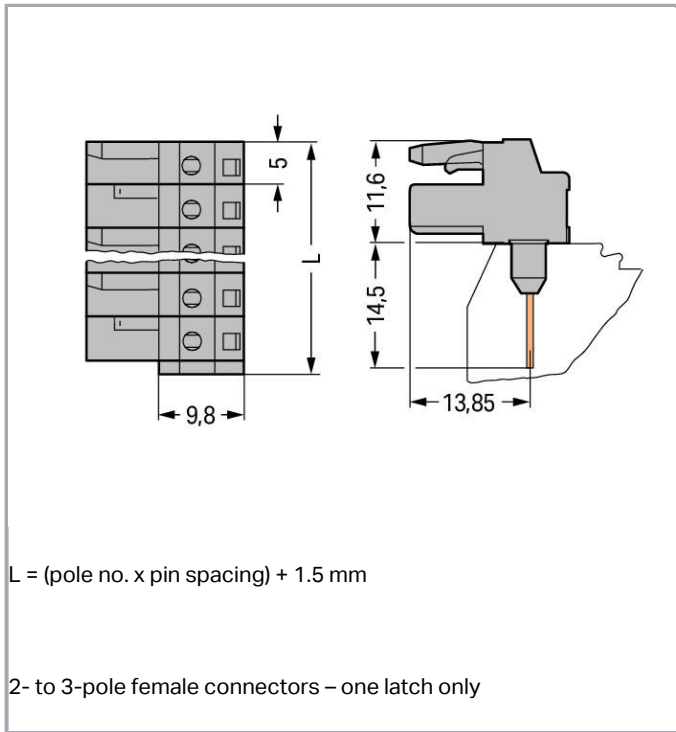

Fișă tehnică | Număr articol: 232-233/005-000

Female connector for rail-mount terminal blocks; 0.6 x 1 mm pins; angled;

Pin spacing 5 mm; 3-pole; gray

www.wago.com/232-233/005-000

RoHS Compliant

BOMcheck.net

Aveți întrebări despre produsele noastre?
Vă stăm la dispoziție pentru preluarea apelului la +40 (0) 31 421 85 68.

Descriere articol

- Pluggable connectors for rail-mount terminal blocks equipped with CAGE CLAMP® connection
- Female connectors with long contact pins connect to the termination ports of 280 Series Rail-Mount Terminal Blocks
- Female connectors are touch-proof when unmated, providing a pluggable, live output
- With coding fingers

Connection data

Pole No.	3
Total number of potentials	3
Number of connection types	1
Number of levels	1

Geometrical Data

Pin spacing	5 mm / 0.197 inch
Width	16,5 mm / 0.65 inch
Height	26,1 mm / 1.028 inch
Height from the surface	11,6 mm / 0.457 inch
Depth	18,25 mm / 0.719 inch