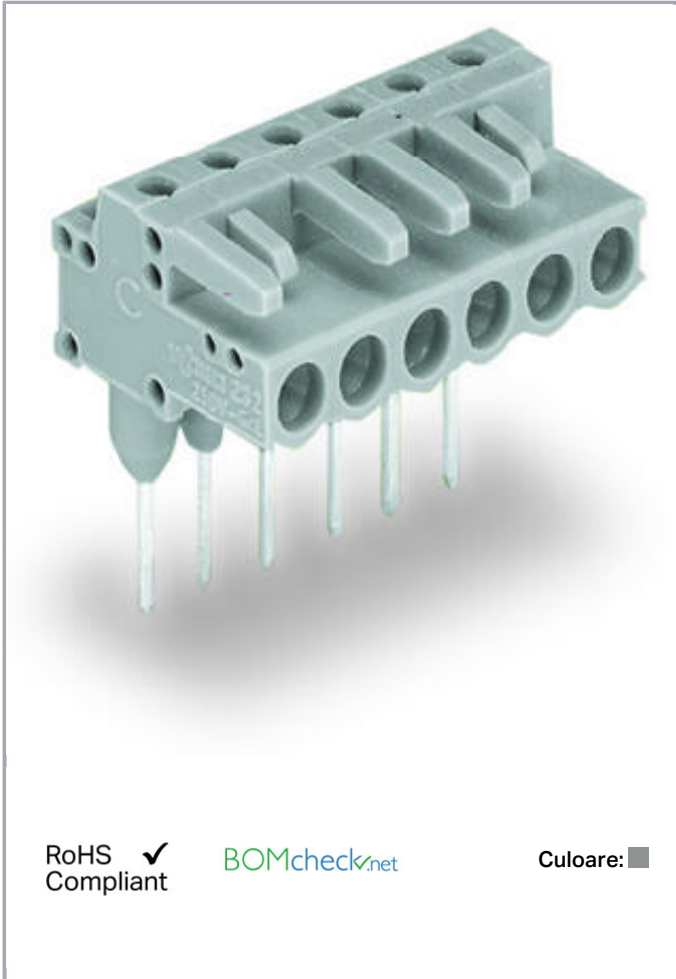

Fișă tehnică | Număr articol: 232-233/005-000

Female connector for rail-mount terminal blocks; 0.6 x 1 mm pins; angled;

Pin spacing 5 mm; 3-pole; gray

www.wago.com/232-233/005-000

RoHS Compliant

BOMcheck.net

Aveți întrebări despre produsele noastre?
Vă stăm la dispoziție pentru preluarea apelului la +40 (0) 31 421 85 68.

Descriere articol

- Pluggable connectors for rail-mount terminal blocks equipped with CAGE CLAMP® connection
- Female connectors with long contact pins connect to the termination ports of 280 Series Rail-Mount Terminal Blocks
- Female connectors are touch-proof when unmated, providing a pluggable, live output
- With coding fingers

Safety information 1:

The *MCS – MULTI CONNECTION SYSTEM* includes connectors without breaking capacity in accordance with DIN EN 61984. When used as intended, these connectors must not be connected/disconnected when live or under load. The circuit design should ensure header pins, which can be touched, are not live when unmated.