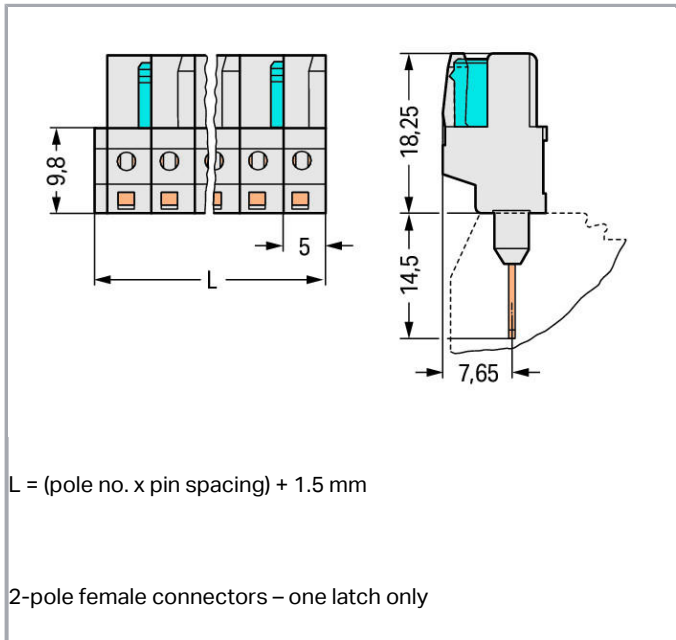

Fișă tehnică | Număr articol: 722-136/005-000

Female connector for rail-mount terminal blocks; 0.6 x 1 mm pins; straight; 100% protected against mismatching; Pin spacing 5 mm; 6-pole; light gray

www.wago.com/722-136/005-000

Aveți întrebări despre produsele noastre?
Vă stăm la dispoziție pentru preluarea apelului la +40 (0) 31 421 85 68.

Descriere articol

- Pluggable connectors for rail-mount terminal blocks equipped with CAGE CLAMP® connection
- Female connectors with long contact pins connect to the termination ports of 280 Series Rail-Mount Terminal Blocks
- Female connectors are touch-proof when unmated, providing a pluggable, live output
- 100 % protected against mismating
- With coding fingers

Connection data

Pole No.	6
Total number of potentials	6
Number of connection types	1
Number of levels	1

Geometrical Data

Pin spacing	5 mm / 0.197 inch
Width	31,5 mm / 1.24 inch
Height	32,75 mm / 1.289 inch
Height from the surface	18,25 mm / 0.719 inch
Depth	11,6 mm / 0.457 inch