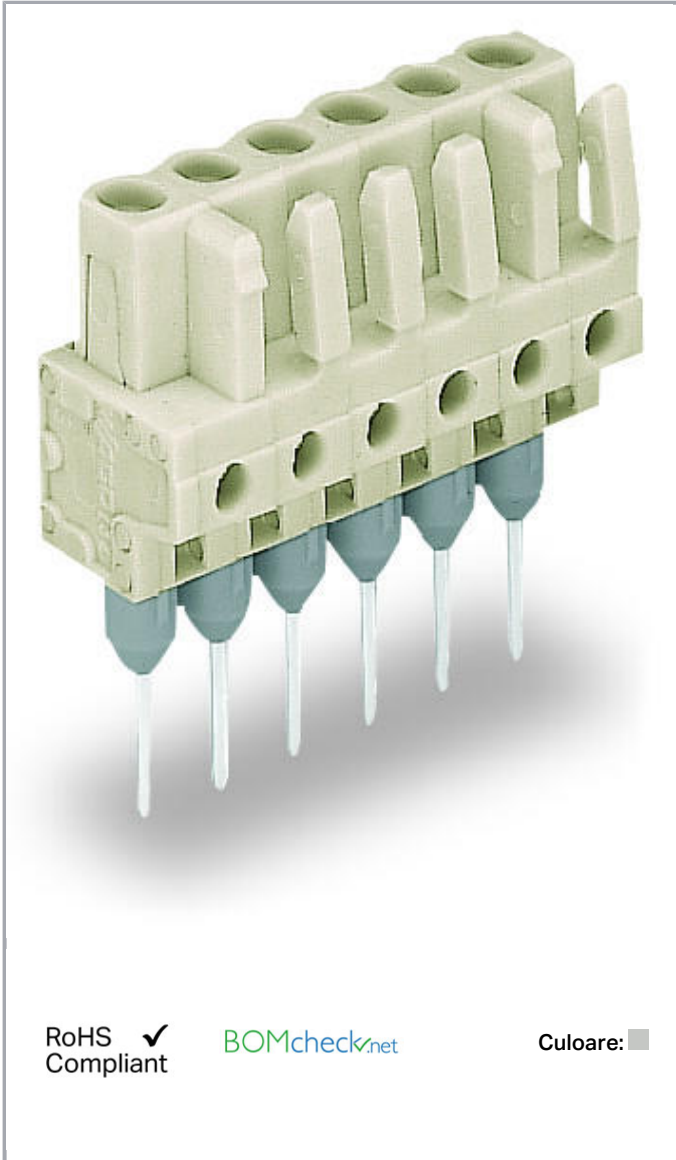

Fișă tehnică | Număr articol: 722-136/005-000

Female connector for rail-mount terminal blocks; 0.6 x 1 mm pins; straight; 100% protected against mismatching; Pin spacing 5 mm; 6-pole; light gray

www.wago.com/722-136/005-000

Aveți întrebări despre produsele noastre?
Vă stăm la dispoziție pentru preluarea apelului la +40 (0) 31 421 85 68.

Descriere articol

- Pluggable connectors for rail-mount terminal blocks equipped with CAGE CLAMP® connection
- Female connectors with long contact pins connect to the termination ports of 280 Series Rail-Mount Terminal Blocks
- Female connectors are touch-proof when unmated, providing a pluggable, live output
- 100 % protected against mismating
- With coding fingers