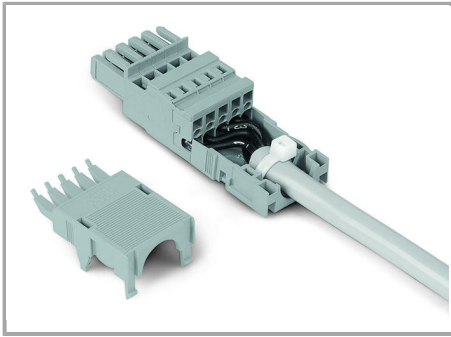

[Descărcare](#)

WSCAD Universe 769-1609

[URL](#)

[Descărcare](#)

Installation Notes

Installation

Supus modificărilor.

2- to 5-pole strain relief housings feature one cable outlet (rear side).

Snapping on a strain relief housing.

Snap-on type strain relief housing, consists of strain relief support and housing, 6-pole and 1-conductor female plugs, angled, 6-pole

6- to 9-pole strain relief housings feature two cable outlets and one cover.