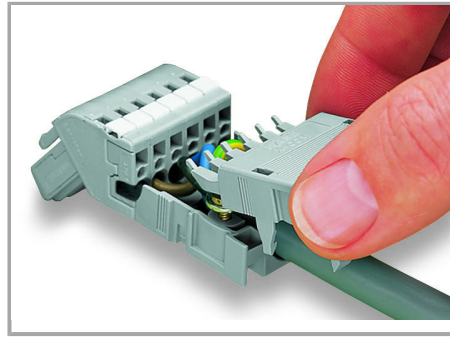

[Descărcare](#)

WSCAD Universe 769-1609

[URL](#)

[Descărcare](#)

Installation Notes

Installation

Supus modificărilor.

2- to 5-pole strain relief housings feature one cable outlet (rear side).

Snapping on a strain relief housing.

Snap-on type strain relief housing, consists of strain relief support and housing, 6-pole and 1-conductor female plugs, angled, 6-pole

6- to 9-pole strain relief housings feature two cable outlets and one cover.