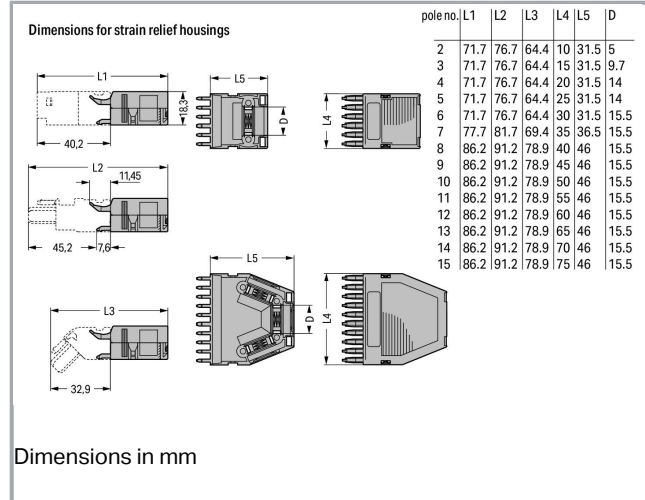

RoHS Compliant

[BOMcheck.net](https://www.bomcheck.net)

Culoare:

Date

Connection data

Pole No. 9

Geometrical Data

Width 45 mm / 1.772 inch
 Height 18.3 mm / 0.72 inch
 Depth 46 mm / 1.811 inch