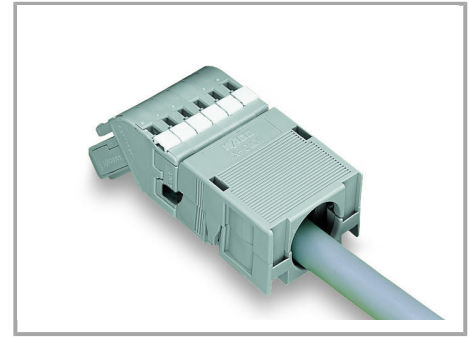

[Descărcare](#)

WSCAD Universe 769-1609

[URL](#)

[Descărcare](#)

Installation Notes

Installation

Supus modificărilor.

2- to 5-pole strain relief housings feature one cable outlet (rear side).

Snapping on a strain relief housing.

Snap-on type strain relief housing, consists of strain relief support and housing, 6-pole and 1-conductor female plugs, angled, 6-pole

6- to 9-pole strain relief housings feature two cable outlets and one cover.