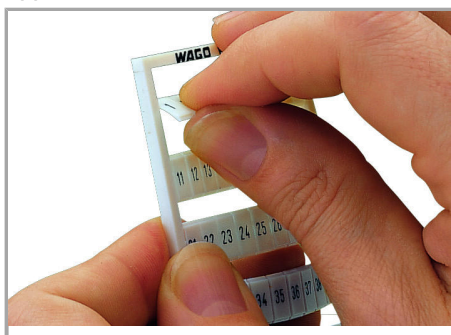

Weight	8,4 g
Fire load	0,256 MJ

Commercial data

Product Group	2 (Terminal Block Accessories)
Packaging type	BOX
Country of origin	DE
GTIN	4044918959896
Customs tariff number	491 19900000

Counterpart

Installation Notes

Application

Separating a strip from the WMB marker card.