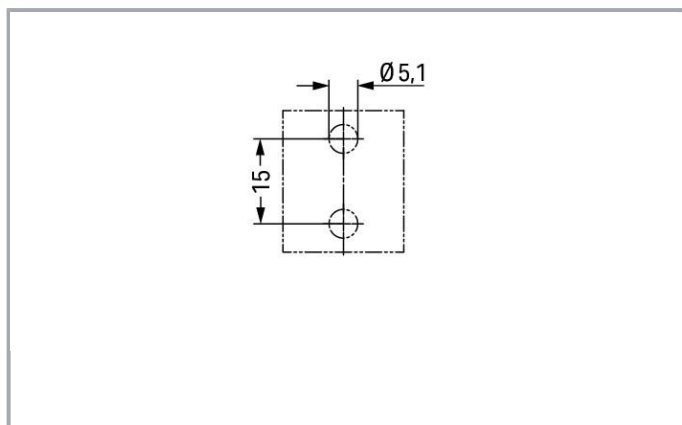

# Fișă tehnică | Număr articol: 890-623

Mounting plate; 3-pole; for distribution connectors; Plastic; black

[www.wago.com/890-623](http://www.wago.com/890-623)