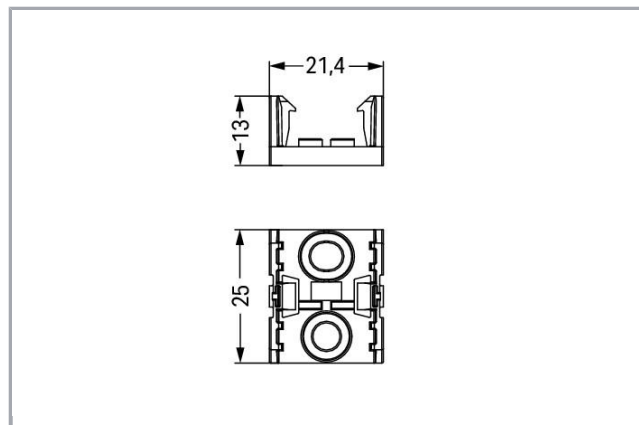

# Fișă tehnică | Număr articol: 890-623

Mounting plate; 3-pole; for distribution connectors; Plastic; black

[www.wago.com/890-623](http://www.wago.com/890-623)