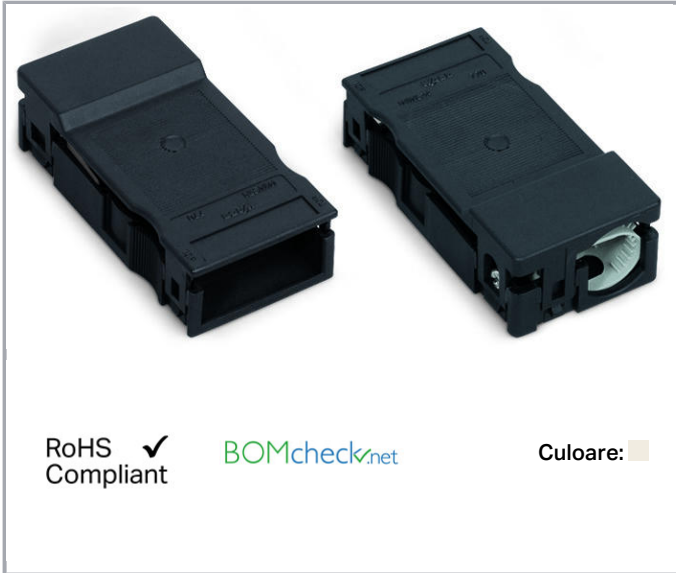

Fișă tehnică | Număr articol: 770-513/021-000

Strain relief housing; 3-pole; for 1 cable; 9.0 ... 13.0 mm; 71 mm; white

www.wago.com/770-513/021-000

Date

Connection data

Pole No.	3
Connectable sheathed cable diameter	9 ... 13 mm
Strip length (outer insulation)	71 mm

Geometrical Data

Width	34,6 mm / 1.362 inch
Height	15 mm / 0.591 inch
Depth	50 mm / 1.969 inch

Material Data

Color	white
Insulation material	Polyamide 66 (PA 66)
Weight	15,5 g

Supus modificărilor.

WAGO Kontakttechnik GmbH & Co. KG
/Representative Office Romania
Sos. Pipera-Tunari nr. 1/1
building 1, 2nd floor | 077190 Voluntari, Ilfov
Tel.: +40-(0)31 421 85 68 | Email: info-RO@wago.com