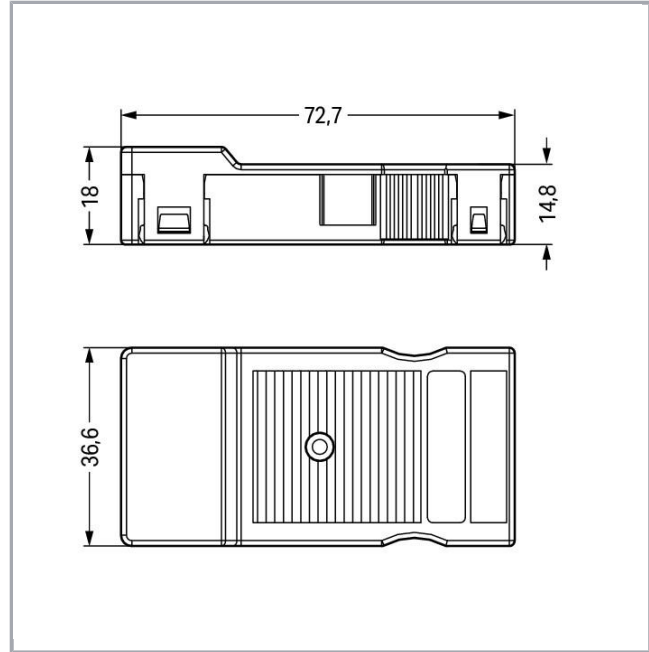

Fișă tehnică | Număr articol: 770-513/021-000

Strain relief housing; 3-pole; for 1 cable; 9.0 ... 13.0 mm; 71 mm; white

www.wago.com/770-513/021-000

Date

Connection data

Pole No.	3
Connectable sheathed cable diameter	9 ... 13 mm
Strip length (outer insulation)	71 mm

Geometrical Data

Width	34,6 mm / 1.362 inch
Height	15 mm / 0.591 inch
Depth	50 mm / 1.969 inch

Material Data

Color	white
Insulation material	Polyamide 66 (PA 66)
Weight	15,5 g

Supus modificărilor.

WAGO Kontakttechnik GmbH & Co. KG
/Representative Office Romania
Sos. Pipera-Tunari nr. 1/1
building 1, 2nd floor | 077190 Voluntari, Ilfov
Tel.: +40-(0)31 421 85 68 | Email: info-RO@wago.com

Marking strips; as a DIN A4 sheet; Strip width 6 mm; Strip length 182 mm; plain; Self-adhesive; white

www.wago.com/210-333

Supus modificărilor.

WAGO Kontakttechnik GmbH & Co. KG
/Representative Office Romania
Sos. Pipera-Tunari nr. 1/1
building 1, 2nd floor | 077190 Voluntari, Ilfov
Tel.: +40-(0)31 421 85 68 | Email: info-RO@wago.com