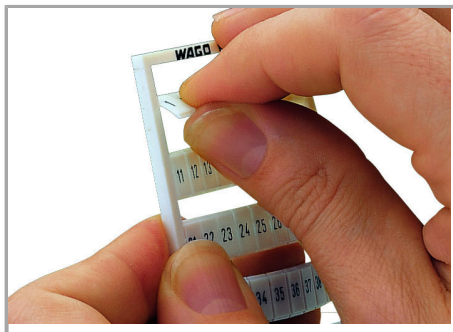

Fișă tehnică | Număr articol: 793-523

WMB marking card; as card; MARKED; 11 / 12 (50 each); not stretchable;
Horizontal marking; snap-on type; white

www.wago.com/793-523

Date

Technical Data

| | |
|---------------------------|------------------------------------|
| Marking | 11 / 12 |
| Marking (number) | 50 |
| Marking direction | Horizontal marking |
| Marking color | black |
| Marking type | Digits |
| Darstellung des Aufdrucks | same numbers per strip |
| Pre-assembly | 10 strips with 10 markers per card |

Geometrical Data

| | |
|--------------------|------|
| Marker/Strip width | 5 mm |
| Marker width | 5 mm |

Material Data

| | |
|--------|-------|
| Color | white |
| Weight | 8,8g |

Supus modificărilor.

WAGO Kontakttechnik GmbH & Co. KG
/Representative Office Romania
Sos. Pipera-Tunari nr. 1/1
building 1, 2nd floor | 077190 Voluntari, Ilfov
Tel.: +40-(0)31 421 85 68 | Email: info-RO@wago.com

Counterpart

Installation Notes

Application

Separating a strip from the WMB marker card.

Stretching a WMB marker strip.

Separating an individual marker from the WMB marker strip – for larger terminal blocks.