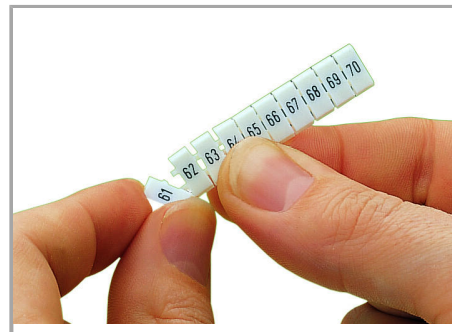

Fișă tehnică | Număr articol: 793-523

WMB marking card; as card; MARKED; 11 / 12 (50 each); not stretchable;
Horizontal marking; snap-on type; white

www.wago.com/793-523

Date

Technical Data

| | |
|---------------------------|------------------------------------|
| Marking | 11 / 12 |
| Marking (number) | 50 |
| Marking direction | Horizontal marking |
| Marking color | black |
| Marking type | Digits |
| Darstellung des Aufdrucks | same numbers per strip |
| Pre-assembly | 10 strips with 10 markers per card |

Geometrical Data

| | |
|--------------------|------|
| Marker/Strip width | 5 mm |
| Marker width | 5 mm |

Material Data

| | |
|--------|-------|
| Color | white |
| Weight | 8,8g |

Supus modificărilor.

WAGO Kontakttechnik GmbH & Co. KG
/Representative Office Romania
Sos. Pipera-Tunari nr. 1/1
building 1, 2nd floor | 077190 Voluntari, Ilfov
Tel.: +40-(0)31 421 85 68 | Email: info-RO@wago.com

Counterpart

Installation Notes

Application

Separating a strip from the WMB marker card.

Stretching a WMB marker strip.

Separating an individual marker from the WMB marker strip – for larger terminal blocks.