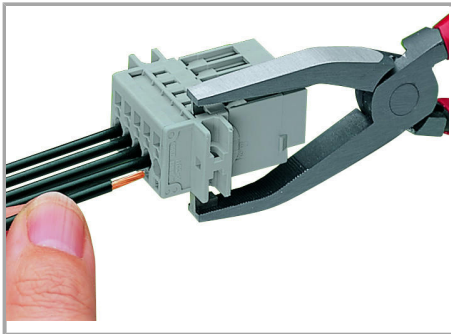

Inserting a conductor

Operating tool

Inserting a conductor via operating tool (example shows a male connector).

Application

Supus modificărilor.