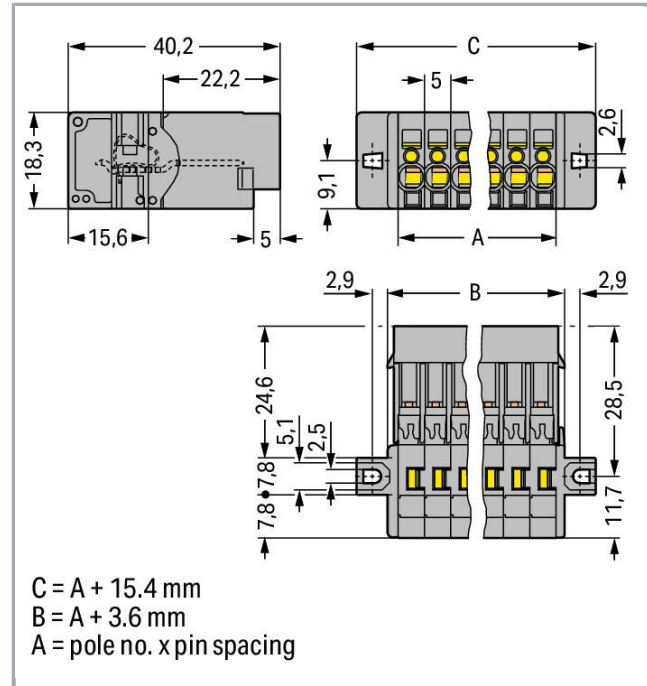

Fișă tehnică | Număr articol: 769-614/002-000

1-conductor male connector; clamping collar; 4 mm²; Pin spacing 5 mm; 14-pole; 4,00 mm²; gray

www.wago.com/769-614/002-000

RoHS Compliant

BOMcheck.net

Culoare: ■

Geometrical Data

Pin spacing	5 mm / 0.197 inch
Width	85,4 mm / 3.362 inch
Height from the surface	18,3 mm / 0.72 inch
Depth	40,2 mm / 1.583 inch

Mechanical data

Mounting type	Mounting flange
---------------	-----------------