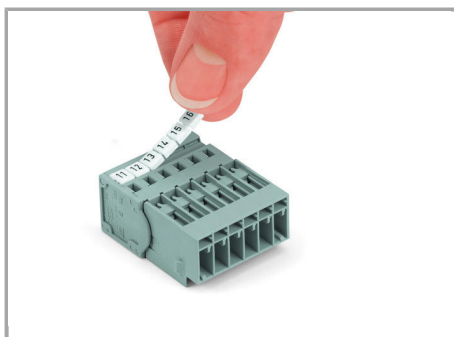

Inserting a conductor via operating tool (example shows a male connector).

Application

Supus modificărilor.

Male connector with CAGE CLAMP® and mounting flanges

1-connector female plug, straight

Marking

Labeling a male connector with CAGE CLAMP® connection via Mini-WSB quick markers.