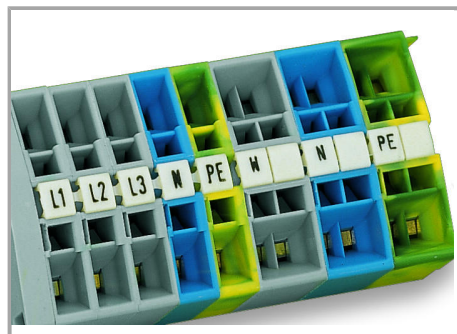

Material Data

Color	blue
Weight	113 g

Commercial data

Packaging type	bag
Country of origin	DE
GTIN	4055143297974
Customs tariff number	49119900000

Counterpart

Produse compatibile

Marking accessories

Nr. articol: 258-5000

Thermal transfer printer; Smart Printer; for complete control cabinet marking; 300 dpi

www.wago.com/258-5000

Nr. articol: 258-5008

Roller; for Smart Printer; for Mini-WSB Inline WAGO (2009-145); 1 grinding device

www.wago.com/258-5008

Installation Notes

Marking

Marking via Mini-WSB Quick markers.

Familie de produse

Supus modificărilor.

WAGO Kontakttechnik GmbH & Co. KG
/Representative Office Romania
Sos. Pipera-Tunari nr. 1/1
building 1, 2nd floor | 077190 Voluntari, Ilfov
Tel.: +40-(0)31 421 85 68 | Email: info-RO@wago.com

Aveți întrebări despre produsele noastre?
Vă stăm la dispoziție pentru preluarea apelului la +40 (0) 31 421 85 68.