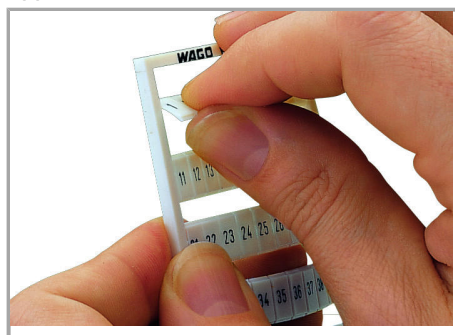

Fișă tehnică | Număr articol: 793-4604

WMB marking card; as card; MARKED; 21 ... 30 (10x); stretchable 4 - 4.2 mm;

Vertical marking; snap-on type; white

www.wago.com/793-4604

Date

Technical Data

Marking	21 ... 30
Marking (number)	10
Marking direction	Vertical marking
Marking color	black
Marking type	Digits
Darstellung des Aufdrucks	consecutive numbers per strip
Pre-assembly	10 strips with 10 markers per card

Geometrical Data

Marker/Strip width	4 ... 4.2 mm
Marker width	4 mm

Material Data

Color	white
-------	-------

Supus modificărilor.

WAGO Kontakttechnik GmbH & Co. KG
/Representative Office Romania
Sos. Pipera-Tunari nr. 1/1
building 1, 2nd floor | 077190 Voluntari, Ilfov
Tel.: +40-(0)31 421 85 68 | Email: info-RO@wago.com

Counterpart

Installation Notes

Application

Separating a strip from the WMB marker card.

Stretching a WMB marker strip.

Separating an individual marker from the WMB marker strip – for larger terminal blocks.