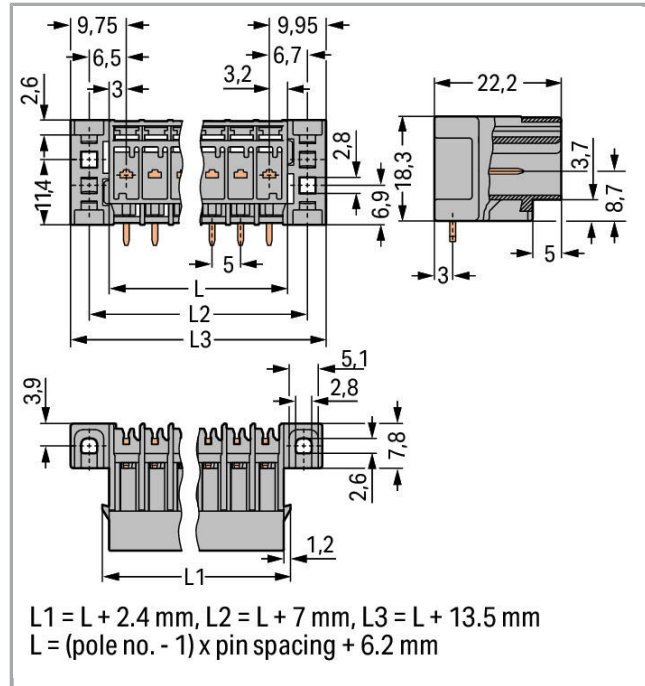

Fișă tehnică | Număr articol: 769-673/003-000

THT male header; 1.0 x 1.0 mm solder pin; angled; clamping collar; Pin spacing 5 mm; 13-pole; gray

www.wago.com/769-673/003-000

RoHS Compliant

BOMcheck.net

Culoare: ■

Pin spacing	5 mm / 0.197 inch
Width	79.7 mm / 3.138 inch
Height from the surface	18.3 mm / 0.72 inch
Depth	22.2 mm / 0.874 inch

Mechanical data

Mounting type	Mounting flange
---------------	-----------------