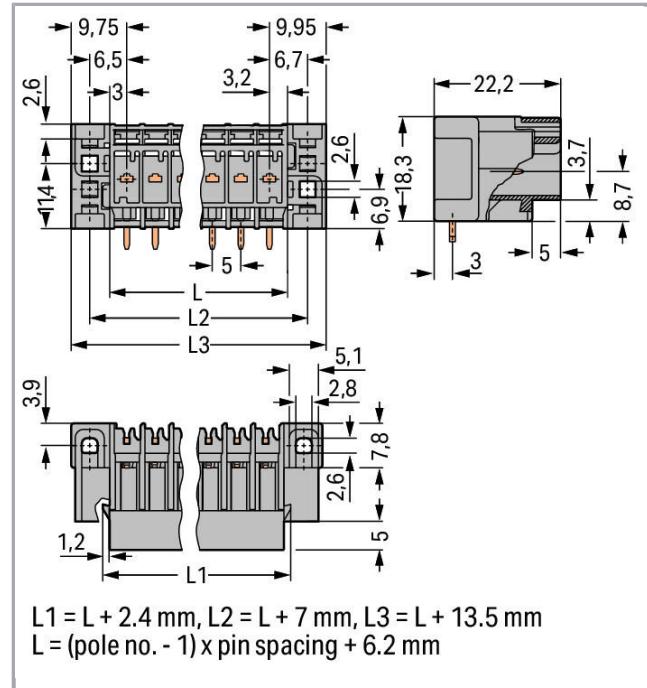

Fișă tehnică | Număr articol: 769-667/004-000

THT male header; 1.0 x 1.0 mm solder pin; angled; Pin spacing 5 mm; 7-pole;
gray

www.wago.com/769-667/004-000

RoHS Compliant

BOMcheck.net

Culoare: ■

Date

Electrical data

Pin spacing	5 mm / 0.197 inch
Width	49.7 mm / 1.957 inch
Height from the surface	18.3 mm / 0.72 inch
Depth	22.2 mm / 0.874 inch

Mechanical data

Mounting type	Mounting flange
---------------	-----------------