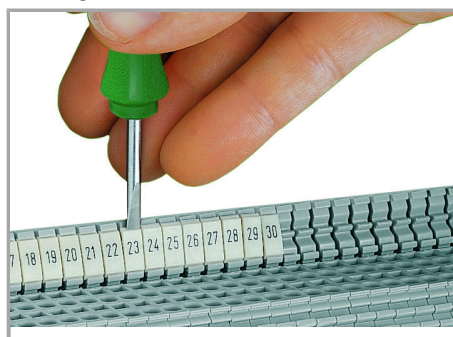

Geometrical Data

Marker/Strip width	5 mm
Marker width	5 mm

Material Data

Color	white
Weight	8,5 g
Fire load	0,257 MJ

Supus modificărilor.

WAGO Kontakttechnik GmbH & Co. KG
/Representative Office Romania
Sos. Pipera-Tunari nr. 1/1
building 1, 2nd floor | 077190 Voluntari, Ilfov
Tel.: +40-(0)31 421 85 68 | Email: info-RO@wago.com

Counterpart

Installation Notes

Application

Separating a strip from the WMB marker card.

Stretching a WMB marker strip.

Separating an individual marker from the WMB marker strip – for larger terminal blocks.

Marking

Snapping a WMB marker strip into the marker slot of the double marker carrier.

Snapping a marking strip into the marker slot.

Supus modificărilor.

Familie de produse

WMB Multi marking system

Afișare globală produse din familie.