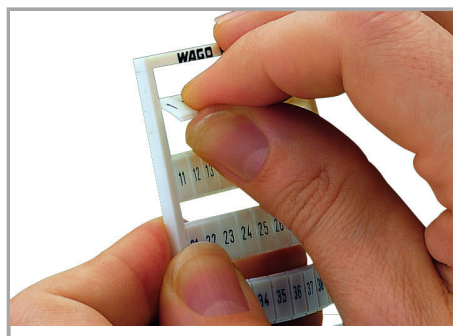

Fișă tehnică | Număr articol: 793-652

WMB marking card; as card; MARKED; +/- (50x); not stretchable; Vertical marking; snap-on type; white

www.wago.com/793-652

Date

Technical Data

Marking	+/-
Marking direction	Vertical marking
Marking color	black
Marking type	Symbol
Darstellung des Aufdrucks	same symbols per strip
Pre-assembly	10 strips with 10 markers per card

Geometrical Data

Marker/Strip width	5 mm
Marker width	5 mm

Material Data

Color	white
Weight	8,5 g
Fire load	0,257 MJ

Supus modificărilor.

WAGO Kontakttechnik GmbH & Co. KG
/Representative Office Romania
Sos. Pipera-Tunari nr. 1/1
building 1, 2nd floor | 077190 Voluntari, Ilfov
Tel.: +40-(0)31 421 85 68 | Email: info-RO@wago.com

Counterpart

Installation Notes

Application

Separating a strip from the WMB marker card.

Stretching a WMB marker strip.

Separating an individual marker from the WMB marker strip – for larger terminal blocks.