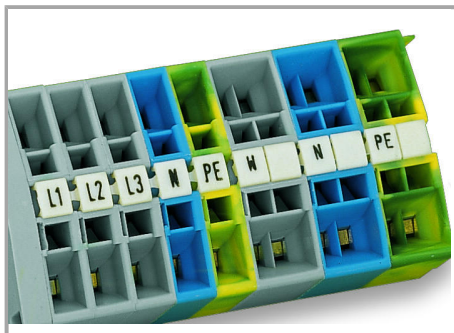

Material Data

Color	white
Weight	6,5 g
Fire load	0,201 MJ

Commercial data

Product Group	2 (Terminal Block Accessories)
Packaging type	BOX
Country of origin	DE
GTIN	4017332253697
Customs tariff number	4911990000

Counterpart

Installation Notes

Marking

Marking via Mini-WSB Quick markers.

Familie de produse

Mini-WSB

Afișare globală produse din familie.

Supus modificărilor.