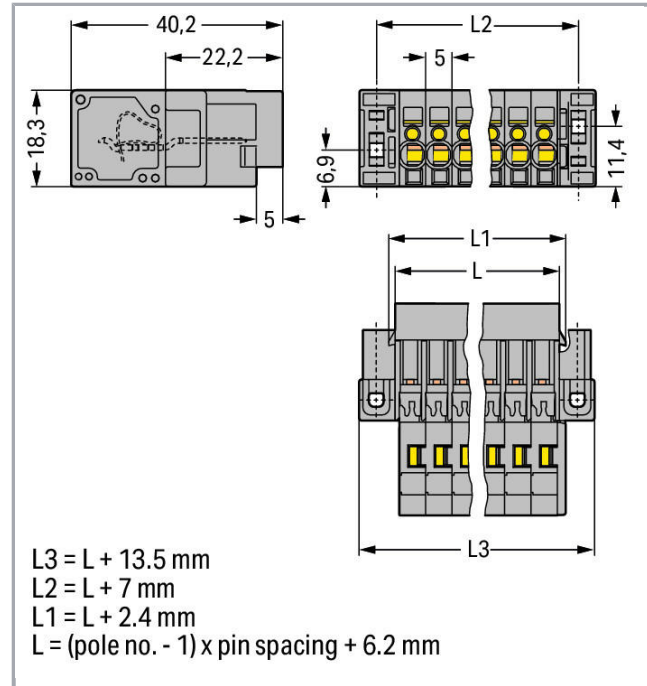

Date

Electrical data

Ratings per IEC/EN 60664-1

Nominal voltage (III/3)	500 V
Rated surge voltage (III/3)	6 kV
Rated current	32 A
Legend (ratings)	(III / 3) ≙ Overvoltage category III / Pollution degree 3

Connection data

Connection technology	CAGE CLAMP®
Actuation type	Operating tool
Connectable conductor materials	Copper
Nominal cross-section	4 mm²

Supus modificărilor.

WAGO Kontakttechnik GmbH & Co. KG
/Representative Office Romania
Sos. Pipera-Tunari nr. 1/1
building 1, 2nd floor | 077190 Voluntari, Ilfov
Tel.: +40-(0)31 421 85 68 | Email: info-RO@wago.com

Aveți întrebări despre produsele noastre?
Vă stăm la dispoziție pentru preluarea apelului la +40 (0) 31 421 85 68.