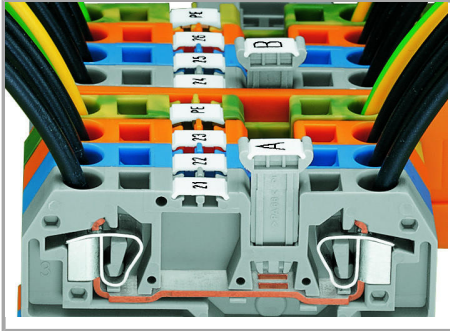

Installation Notes

Application

Additional group marking

Supus modificărilor.