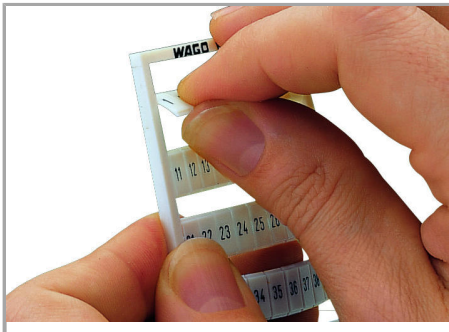

Fire load 0,257 MJ

Commercial data

Product Group	2 (Terminal Block Accessories)
Packaging type	bag
Country of origin	DE
GTIN	4055143664813
Customs tariff number	49119900000

Counterpart

Installation Notes

Application

Separating a strip from the WMB marker card.