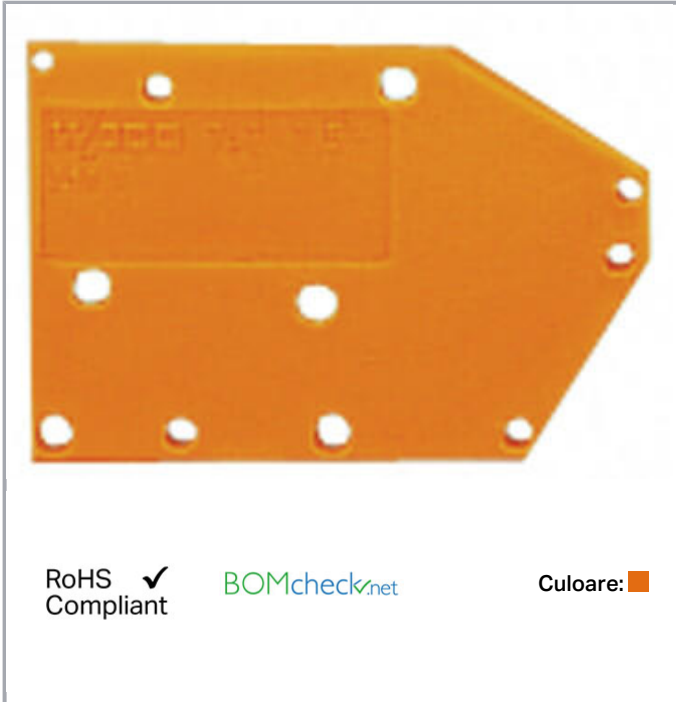

Fișă tehnică | Număr articol: 742-600
End plate; snap-fit type; 1.5 mm thick; orange

www.wago.com/742-600

Date

Electrical data

Ratings per IEC/EN 60664-1

Legend (ratings)

(III / 2) ≙ Overvoltage category III / Pollution degree 2

Approvals per UL 1059

Approvals per

UL 1059

Connection data

Number of connection types

1

Geometrical Data

Width