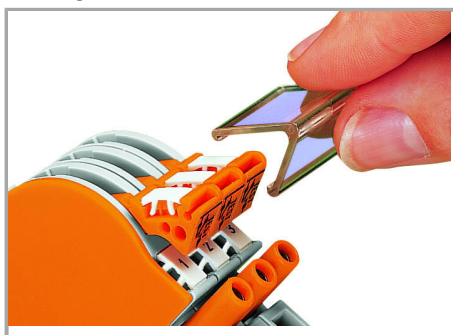

Fișă tehnică | Număr articol: 282-886

Locking cover; mechanically locks multiple links; 6-pole; transparent

www.wago.com/282-886

Date

Material Data

Color	transparent
Fire load	0,106 MJ
Weight	3,1 g

Commercial data

Locking

Snapping a transparent locking cover onto 1–8 disconnect links:

Snapping a transparent locking cover onto 1–8 disconnect links:

a) Mechanically lock several links for multi-pole switching applications