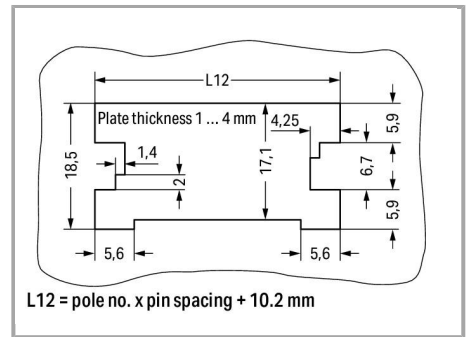

Sheet metal cutout (for female plugs without locking levers)

Male connectors with CAGE CLAMP® connection (769-6xx/006-000) and snap-in flanges

Inserting a conductor

Supus modificărilor.