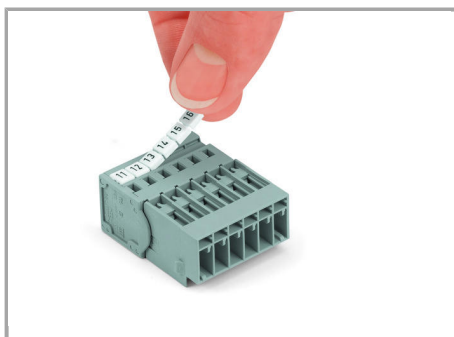

Sheet metal cutout (for female plugs without locking levers)

Male connectors with CAGE CLAMP® connection (769-6xx/006-000) and snap-in flanges

Inserting a conductor

Supus modificărilor.

Operating tool

Inserting a conductor via operating tool
(example shows a male connector).

Marking

Labeling a male connector with
CAGE CLAMP® connection via Mini-WSB
quick markers.

Familie de produse

X-COM

Afișare globală produse din familie.

Supus modificărilor.