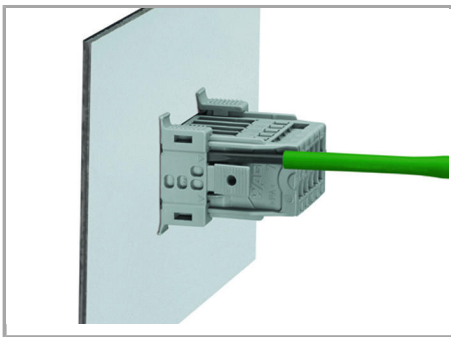

Connection data

Connection technology	CAGE CLAMP®
Actuation type	Operating tool
Connectable conductor materials	Copper

Supus modificărilor.

WAGO Kontakttechnik GmbH & Co. KG
/Representative Office Romania
Sos. Pipera-Tunari nr. 1/1
building 1, 2nd floor | 077190 Voluntari, Ilfov
Tel.: +40-(0)31 421 85 68 | Email: info-RO@wago.com

Secure the snap-in flange.

Male connector with snap-in flanges (769-605/006-000) into the cutout

For removal, insert operating tool (2.5 mm blade) into release slot.

Press center part on both the top and bottom of the connector. Then remove snap-in flange.