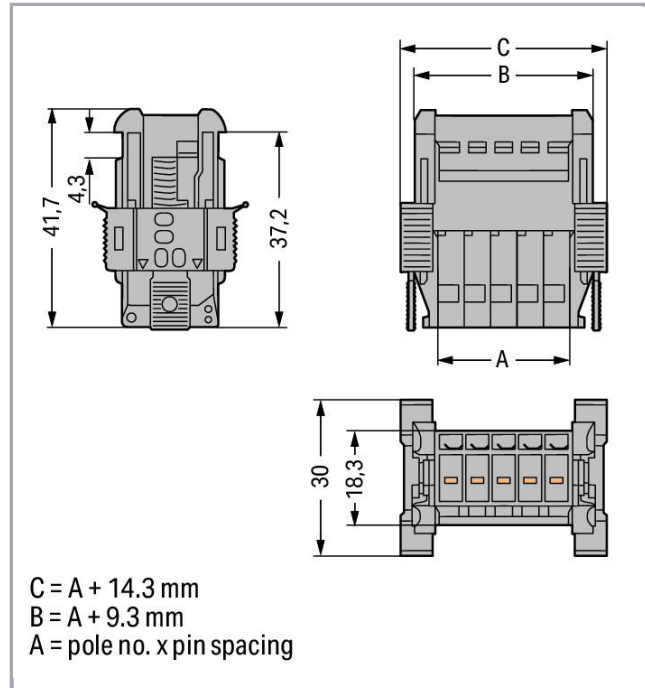

Fișă tehnică | Număr articol: 769-609/006-000

1-conductor male connector; Snap-in flange; 4 mm²; Pin spacing 5 mm; 9-pole; 4,00 mm²; gray

www.wago.com/769-609/006-000

RoHS Compliant

BOMcheck.net

Culoare: ■

Geometrical Data

Pin spacing	5 mm / 0.197 inch
Width	59.3 mm / 2.335 inch
Height	30 mm / 1.181 inch
Depth	41.7 mm / 1.642 inch

Mechanical data

Mounting type	Snap-in
---------------	---------

Plug connection