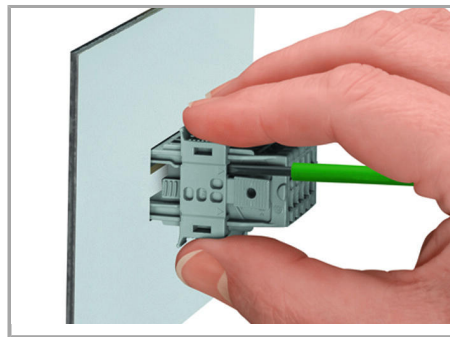

Secure the snap-in flange.

Male connector with snap-in flanges (769-605/006-000) into the cutout

For removal, insert operating tool (2.5 mm blade) into release slot.

Press center part on both the top and bottom of the connector. Then remove snap-in flange.