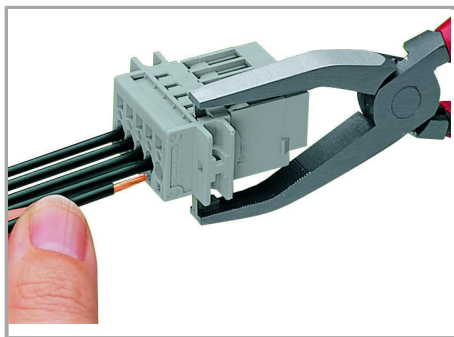

Secure the snap-in flange.

Male connector with snap-in flanges (769-605/006-000) into the cutout

For removal, insert operating tool (2.5 mm blade) into release slot.

Press center part on both the top and bottom of the connector. Then remove snap-in flange.

Sheet metal cutout (for female plugs without locking levers)

Male connectors with CAGE CLAMP® connection (769-6xx/006-000) and snap-in flanges

Inserting a conductor

Supus modificărilor.

Operating tool

Inserting a conductor via operating tool
(example shows a male connector).