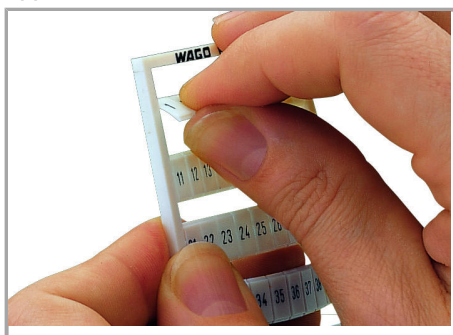

Fișă tehnică | Număr articol: 793-4569

WMB marking card; as card; MARKED; 51 ... 60 (10x); stretchable 4 - 4.2 mm;
Horizontal marking; snap-on type; white

www.wago.com/793-4569

Date

Technical Data

Marking	51 ... 60
Marking (number)	10
Marking direction	Horizontal marking
Marking color	black
Marking type	Digits
Darstellung des Aufdrucks	consecutive numbers per strip
Pre-assembly	10 strips with 10 markers per card

Geometrical Data

Marker/Strip width	4 ... 4.2 mm
Marker width	4 mm

Material Data

Color	white
-------	-------

Supus modificărilor.

WAGO Kontakttechnik GmbH & Co. KG
/Representative Office Romania
Sos. Pipera-Tunari nr. 1/1
building 1, 2nd floor | 077190 Voluntari, Ilfov
Tel.: +40-(0)31 421 85 68 | Email: info-RO@wago.com

Counterpart

Installation Notes

Application

Separating a strip from the WMB marker card.

Stretching a WMB marker strip.

Separating an individual marker from the WMB marker strip – for larger terminal blocks.