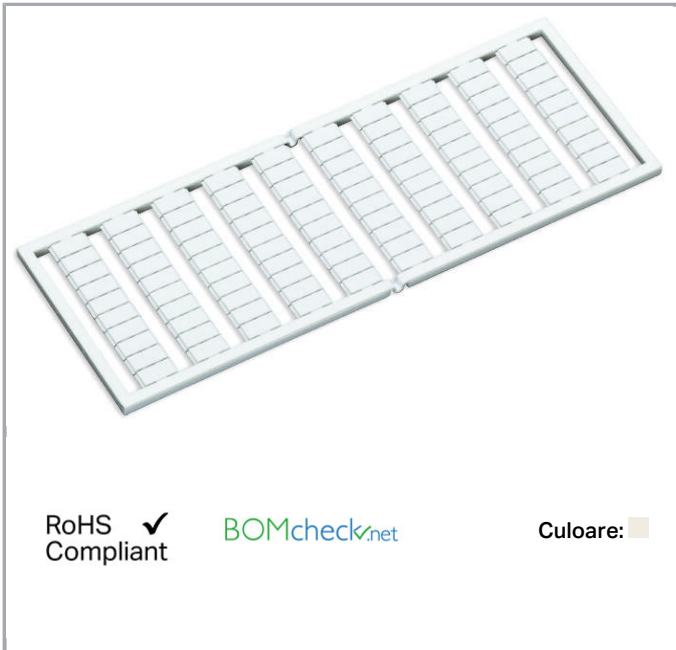

Fișă tehnică | Număr articol: 249-557

WSB marking card; as card; MARKED; 1, 4, 7, ... , 88 and 2, 5, 8, ... , 89 and 3, 6, 9, ... , 90 and 91, 94, 97, 92, 95, 98, 93, 96, 99, (1x); not stretchable; Horizontal marking; snap-on type; white

www.wago.com/249-557

Date

Technical Data

Marking	1, 4, 7, ..., 88 and 2, 5, 8, ..., 89 and 3, 6, 9, ..., 90 and 91, 94, 97, 92, 95, 98, 93, 96, 99, ;
Marking	1, 4, 7, ..., 88 and 2, 5, 8, ..., 89 and 3, 6, 9, ..., 90 and 91, 94, 97, 92, 95, 98, 93, 96, 99, ;
Marking (number)	1
Marking direction	Horizontal marking
Marking color	black
Marking type	Digits
Darstellung des Aufdrucks	consecutive numbers per strip
Pre-assembly	10 strips with 10 markers per card

Aveți întrebări despre produsele noastre?
Vă stăm la dispoziție pentru preluarea apelului la +40 (0) 31 421 85 68.

Material Data

Color	white
Weight	8 g
Fire load	0,234 MJ

Commercial data

Product Group	2 (Terminal Block Accessories)
Packaging type	BOX
Country of origin	DE
GTIN	4017332283571
Customs tariff number	4911990000