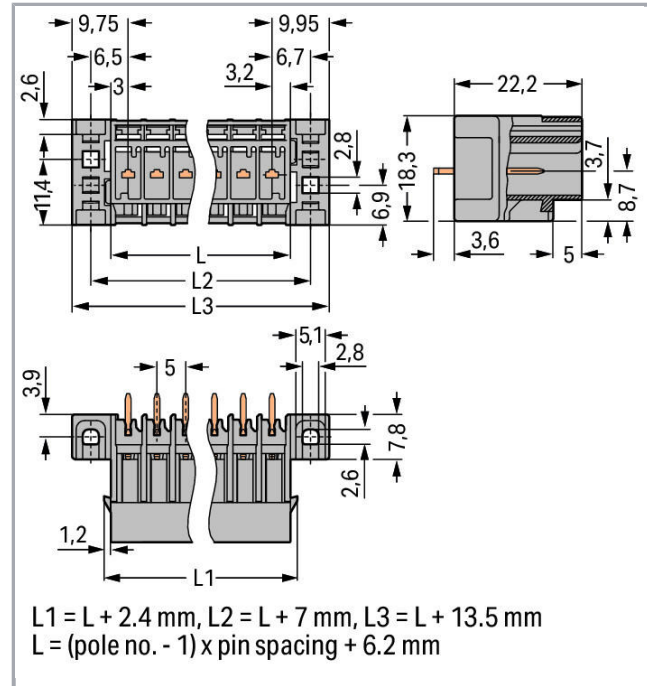

Date

Electrical data

Ratings per IEC/EN 60664-1

Nominal voltage (III/3)	250 V
Rated surge voltage (III/3)	4 kV
Rated voltage (III/2)	500 V
Rated surge voltage (III/2)	4 kV
Rated current	32 A
Legend (ratings)	(III / 3) $\triangleq$ Overvoltage category III / Pollution degree 3

Supus modificărilor.

WAGO Kontakttechnik GmbH & Co. KG
/Representative Office Romania
Sos. Pipera-Tunari nr. 1/1
building 1, 2nd floor | 077190 Voluntari, Ilfov
Tel.: +40-(0)31 421 85 68 | Email: info-RO@wago.com

Aveți întrebări despre produsele noastre?
Vă stăm la dispoziție pentru preluarea apelului la +40 (0) 31 421 85 68.