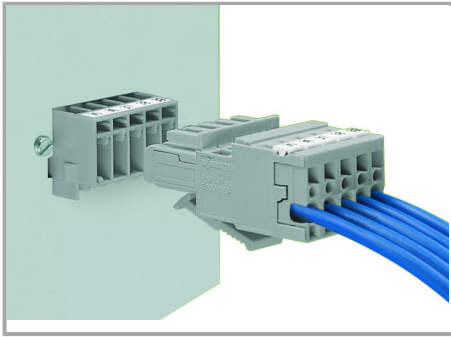

Male header with mounting flanges

1-conductor female plug with bottom-mount locking levers