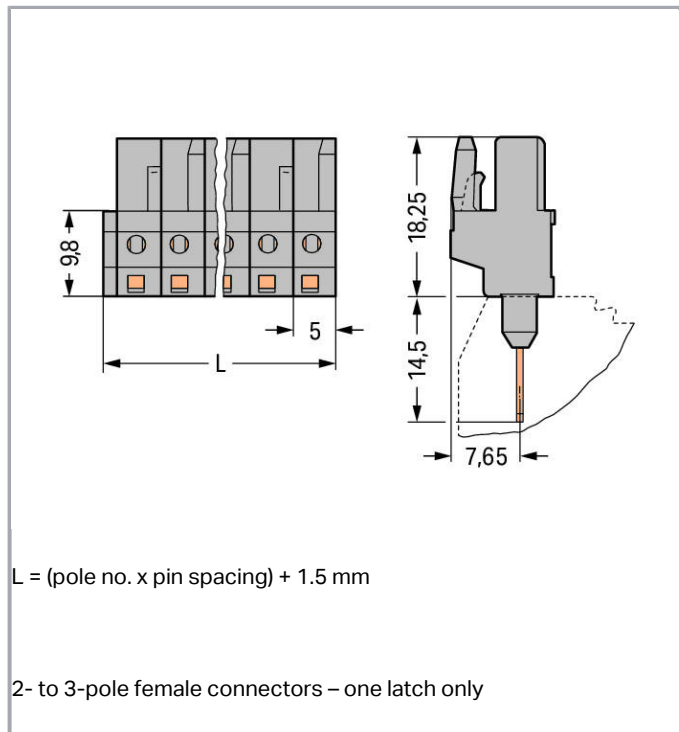

Descriere articol

- Pluggable connectors for rail-mount terminal blocks equipped with CAGE CLAMP® connection
- Female connectors with long contact pins connect to the termination ports of 280 Series Rail-Mount Terminal Blocks
- Female connectors are touch-proof when unmated, providing a pluggable, live output
- With coding fingers

Safety information 1:

The *MCS – MULTI CONNECTION SYSTEM* includes connectors without breaking capacity in accordance with DIN EN 61984. When used as intended, these connectors must not be connected/disconnected when live or under load. The circuit design should ensure header pins, which can be touched, are not live when unmated.

Date

Electrical data

Ratings per IEC/EN 60664-1

Ratings per	IEC/EN 60664-1
Nominal voltage (III/3)	320 V
Rated surge voltage (III/3)	4 kV

Supus modificărilor.

WAGO Kontakttechnik GmbH & Co. KG
/Representative Office Romania
Sos. Pipera-Tunari nr. 1/1
building 1, 2nd floor | 077190 Voluntari, Ilfov
Tel.: +40-(0)31 421 85 68 | Email: info-RO@wago.com

Aveți întrebări despre produsele noastre?
Vă stăm la dispoziție pentru preluarea apelului la +40 (0) 31 421 85 68.