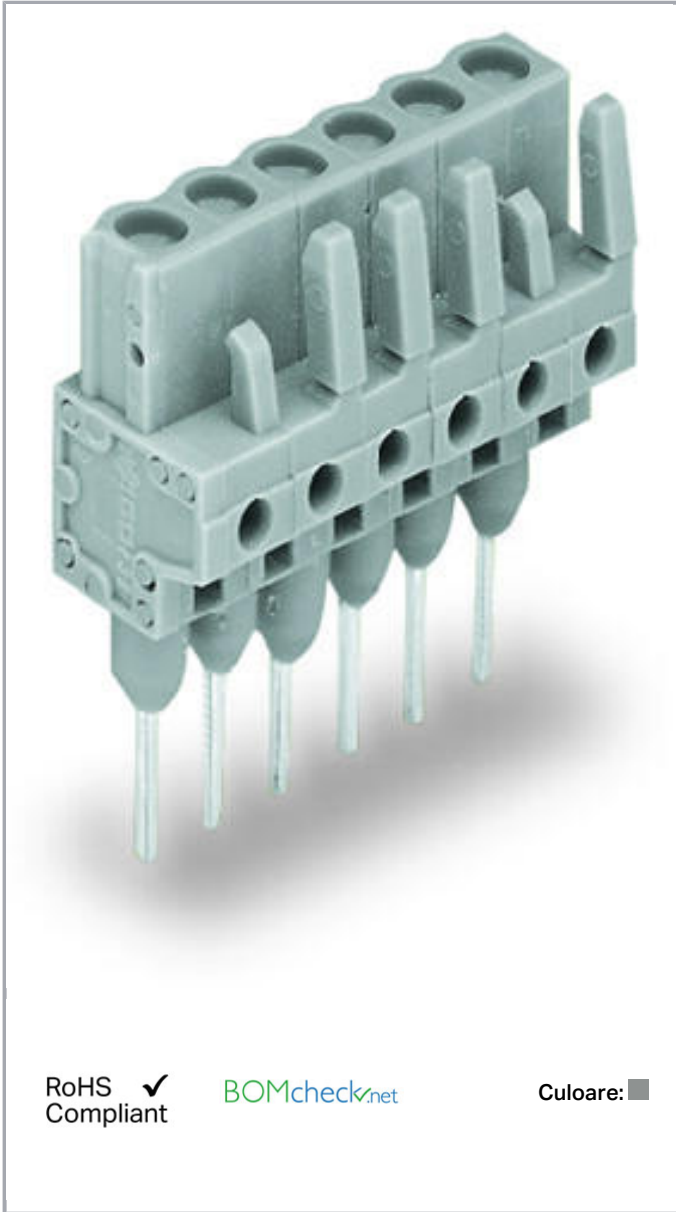

Fișă tehnică | Număr articol: 232-139/005-000

Female connector for rail-mount terminal blocks; 0.6 x 1 mm pins; straight;
Pin spacing 5 mm; 9-pole; gray

www.wago.com/232-139/005-000

RoHS Compliant

BOMcheck.net

Aveți întrebări despre produsele noastre?
Vă stăm la dispoziție pentru preluarea apelului la +40 (0) 31 421 85 68.

Descriere articol

- Pluggable connectors for rail-mount terminal blocks equipped with CAGE CLAMP® connection
- Female connectors with long contact pins connect to the termination ports of 280 Series Rail-Mount Terminal Blocks
- Female connectors are touch-proof when unmated, providing a pluggable, live output
- With coding fingers

Safety information 1:

The *MCS – MULTI CONNECTION SYSTEM* includes connectors without breaking capacity in accordance with DIN EN 61984. When used as intended, these connectors must not be connected/disconnected when live or under load. The circuit design should ensure header pins, which can be touched, are not live when unmated.