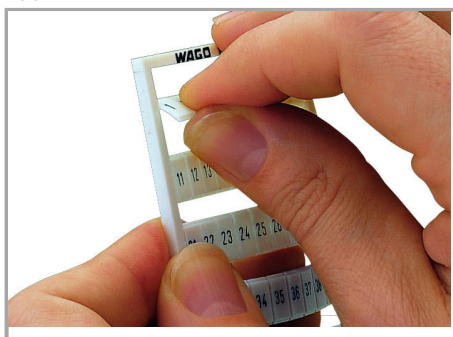

Pre-assembly

10 strips with 10 markers per card

Geometrical Data

Marker/Strip width	5 ... 5.2 mm
Marker width	5 mm

Material Data

Color	white
Weight	8,4 g
Fire load	0,256 MJ

Commercial data

Product Group	2 (Terminal Block Accessories)
Packaging type	BOX
Country of origin	DE
GTIN	4044918954211
Customs tariff number	49119900000

Counterpart

Installation Notes

Application

Separating a strip from the WMB marker card.