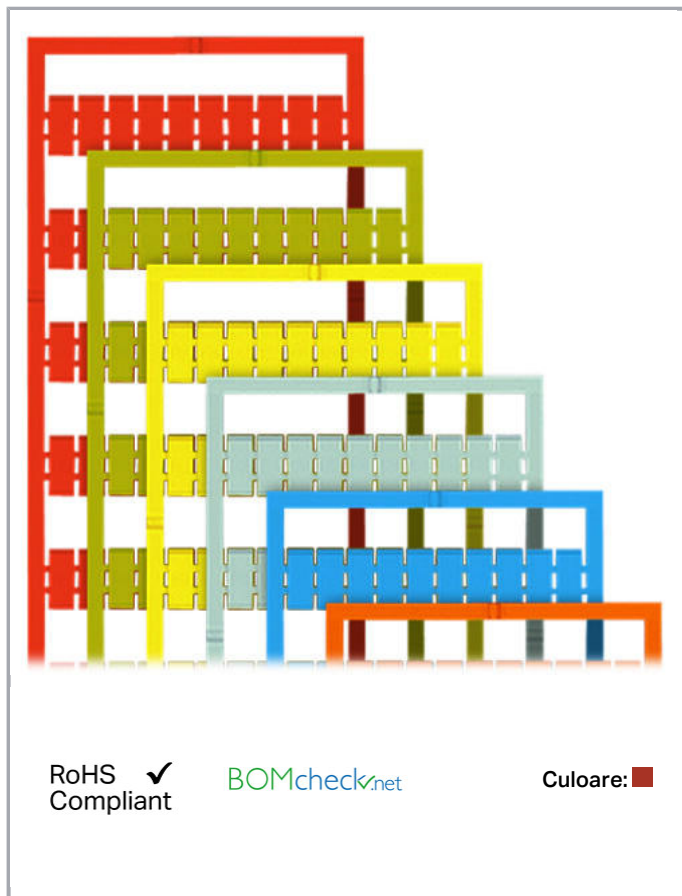

## Fișă tehnică | Număr articol: 793-5502/000-005

WMB marking card; as card; MARKED; 1 ... 10 (10x); stretchable 5 - 5.2 mm;  
Horizontal marking; snap-on type; red

[www.wago.com/793-5502/000-005](http://www.wago.com/793-5502/000-005)

#### Technical Data

Marking	1 ... 10
Marking (number)	10
Marking direction	Horizontal marking
Marking color	black
Marking type	Digits
Darstellung des Aufdrucks	consecutive numbers per strip
Pre-assembly	10 strips with 10 markers per card

## Geometrical Data

Marker/Strip width	5 ... 5,2 mm
Marker width	5 mm