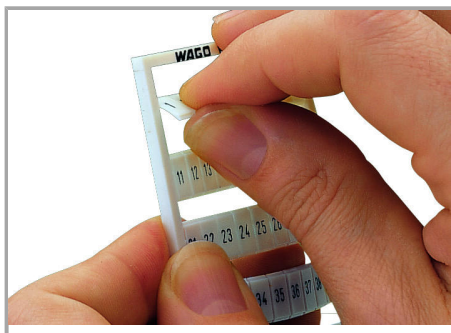

Geometrical Data

Marker/Strip width	5 ... 5,2 mm
Marker width	5 mm

Material Data

Color	red
Weight	8,8 g
Fire load	0,264 MJ

Commercial data

Packaging type	BOX
Country of origin	DE
GTIN	4045454634131
Customs tariff number	491 19900000

Counterpart

Installation Notes

Application

Separating a strip from the WMB marker card.