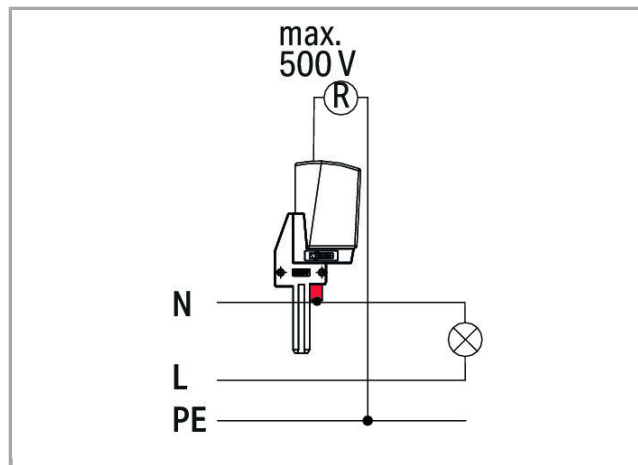

Fișă tehnică | Număr articol: 2003-500

Test plug adapter N; for 2003-6641 and 2003-6640 Multilevel Installation Terminal Blocks; for vertical test slot; 1-pole; gray

[www.wago.com/2003-500](http://www.wago.com/2003-500)

Nominal voltage (III/3)	500 V
Rated surge voltage (III/3)	6 kV
Rated current	16 A

**Connection data**

Connection technology	CAGE CLAMP®
Solid conductor	0.5 ... 2.5 mm <sup>2</sup> / 20 ... 16 AWG
Stranded conductor	0.5 ... 1.5 mm <sup>2</sup> / 20 ... 16 AWG
Fine-stranded conductor	0.5 ... 2.5 mm <sup>2</sup> / 20 ... 16 AWG
Strip length	9 ... 11 mm / 0.35 ... 0.43 inch
Total number of connection points	1
Total number of potentials	1
Wiring type	Side-entry wiring