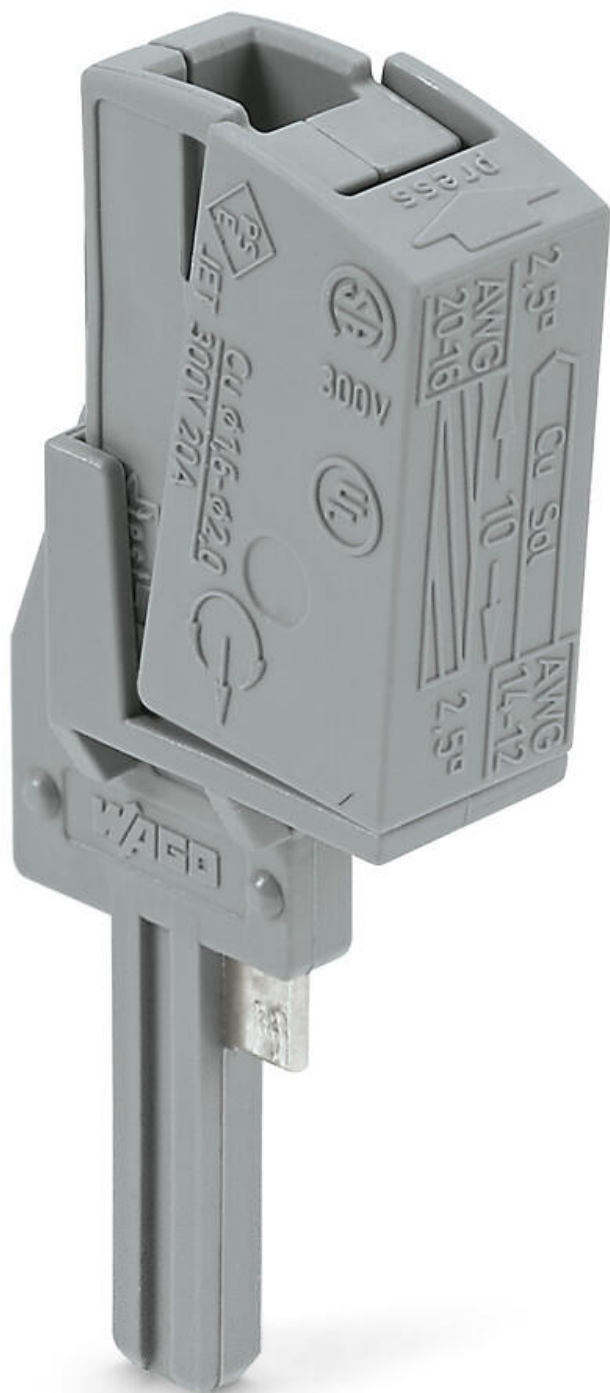

Supus modificărilor.

WAGO Kontakttechnik GmbH & Co. KG
/Representative Office Romania
Sos. Pipera-Tunari nr. 1/1
building 1, 2nd floor | 077190 Voluntari, Ilfov
Tel.: +40-(0)31 421 85 68 | Email: info-RO@wago.com

Aveți întrebări despre produsele noastre?
Vă stăm la dispoziție pentru preluarea apelului la +40 (0) 31 421 85 68.