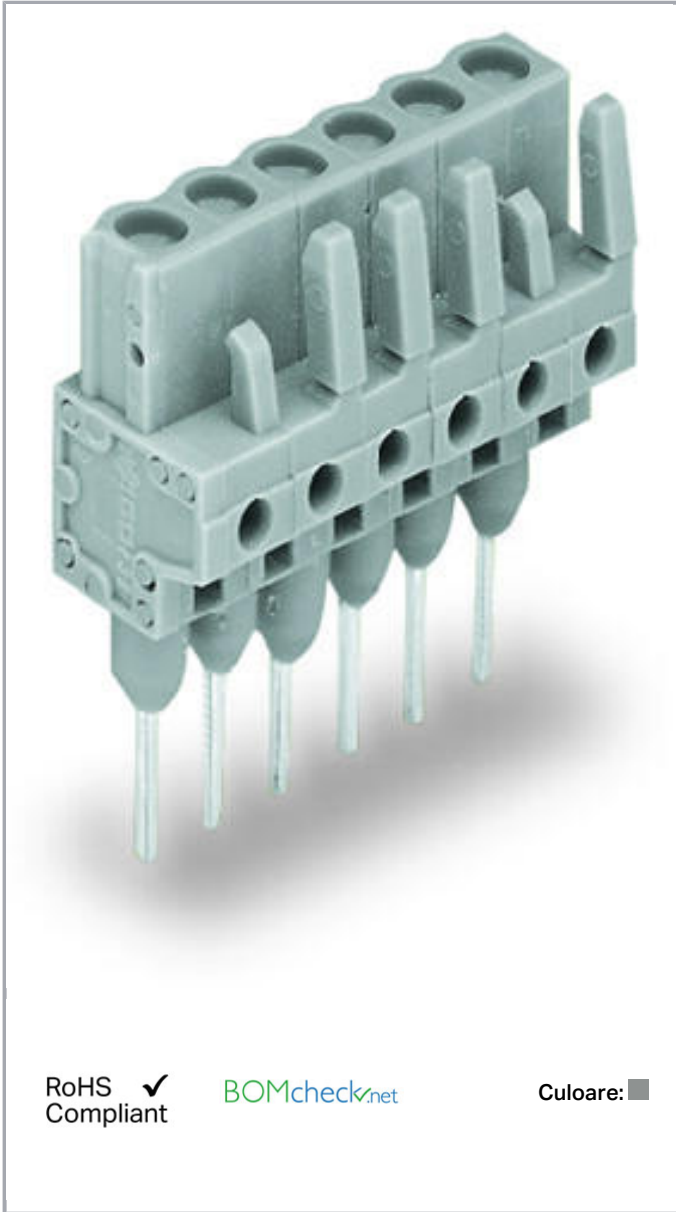

Fișă tehnică | Număr articol: 232-136/005-000

Female connector for rail-mount terminal blocks; 0.6 x 1 mm pins; straight;
Pin spacing 5 mm; 6-pole; gray

www.wago.com/232-136/005-000

RoHS Compliant

Culoare:

Aveți întrebări despre produsele noastre?
Vă stăm la dispoziție pentru preluarea apelului la +40 (0) 31 421 85 68.

Descriere articol

- Pluggable connectors for rail-mount terminal blocks equipped with CAGE CLAMP® connection
- Female connectors with long contact pins connect to the termination ports of 280 Series Rail-Mount Terminal Blocks
- Female connectors are touch-proof when unmated, providing a pluggable, live output
- With coding fingers

Safety information 1:

The *MCS – MULTI CONNECTION SYSTEM* includes connectors without breaking capacity in accordance with DIN EN 61984. When used as intended, these connectors must not be connected/disconnected when live or under load. The circuit design should ensure header pins, which can be touched, are not live when unmated.