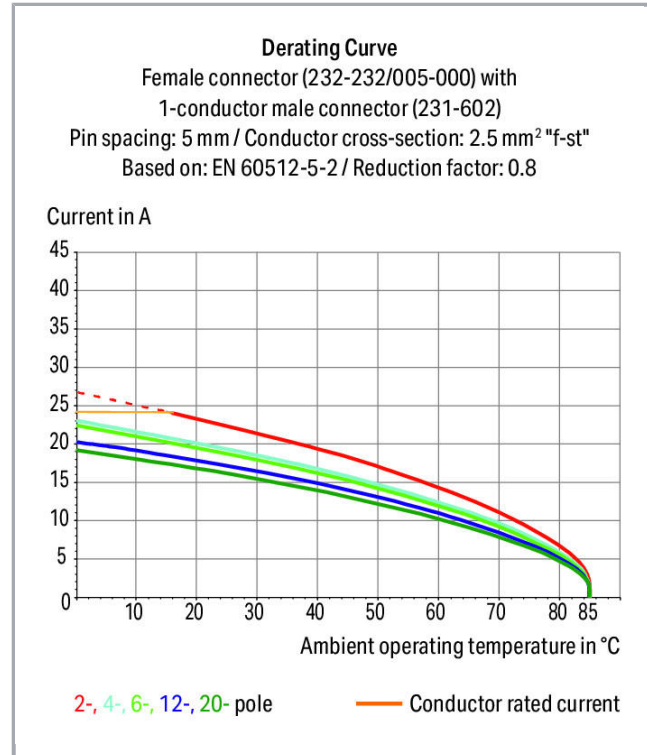

Fișă tehnică | Număr articol: 232-136/005-000

Female connector for rail-mount terminal blocks; 0.6 x 1 mm pins; straight;
Pin spacing 5 mm; 6-pole; gray

www.wago.com/232-136/005-000

RoHS Compliant

Culoare: