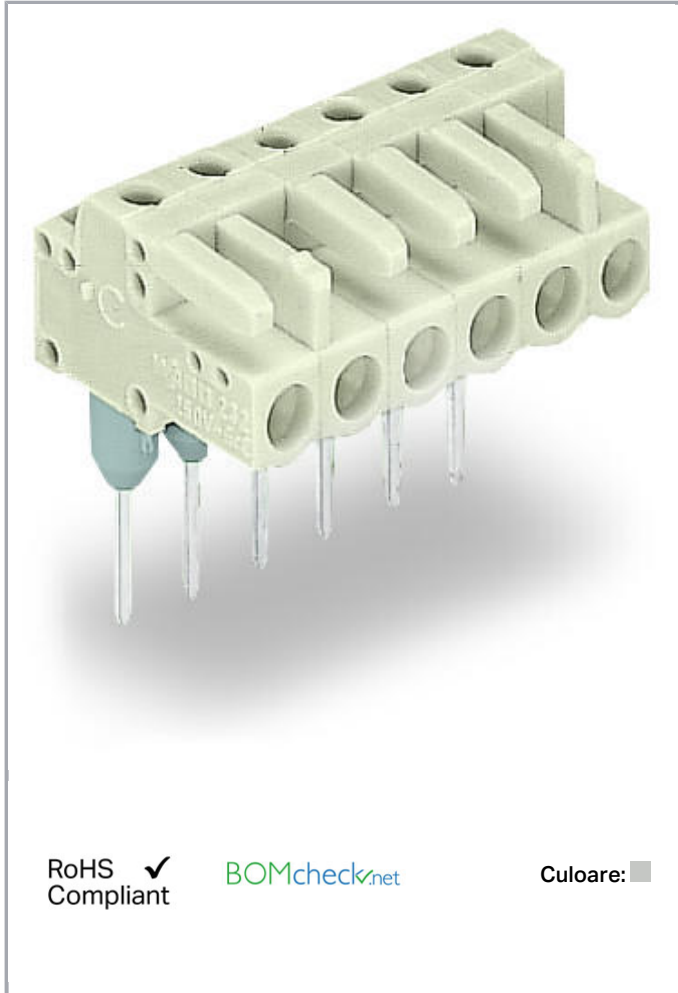

Fișă tehnică | Număr articol: 722-238/005-000

Female connector for rail-mount terminal blocks; 0.6 x 1 mm pins; angled;
100% protected against mismatching; Pin spacing 5 mm; 8-pole; light gray

www.wago.com/722-238/005-000

Aveți întrebări despre produsele noastre?
Vă stăm la dispoziție pentru preluarea apelului la +40 (0) 31 421 85 68.

Descriere articol

- Pluggable connectors for rail-mount terminal blocks equipped with CAGE CLAMP® connection
- Female connectors with long contact pins connect to the termination ports of 280 Series Rail-Mount Terminal Blocks
- Female connectors are touch-proof when unmated, providing a pluggable, live output
- 100 % protected against mismating
- With coding fingers