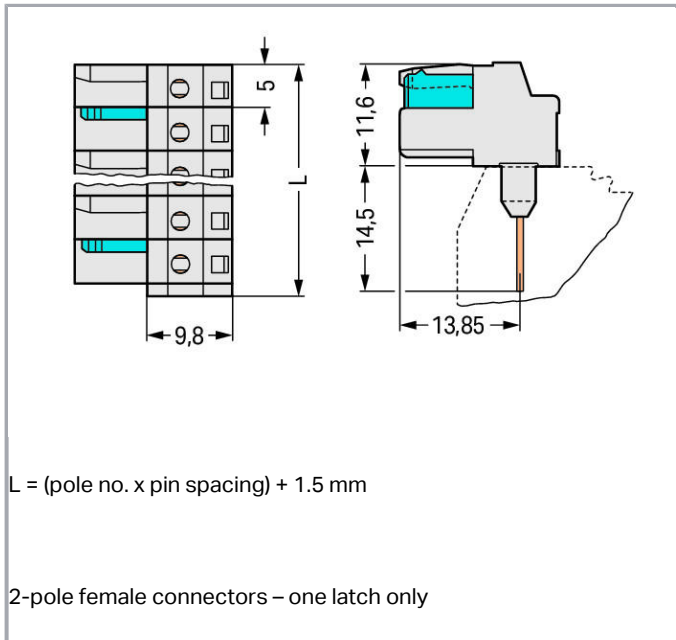

Descriere articol

- Pluggable connectors for rail-mount terminal blocks equipped with CAGE CLAMP® connection
- Female connectors with long contact pins connect to the termination ports of 280 Series Rail-Mount Terminal Blocks
- Female connectors are touch-proof when unmated, providing a pluggable, live output
- 100 % protected against mismating
- With coding fingers

Safety information 1:

The MCS – MULTI CONNECTION SYSTEM includes connectors without breaking capacity in accordance with DIN EN 61984. When used as intended, these connectors must not be connected/disconnected when live or under load. The circuit design should ensure header pins, which can be touched, are not live when unmated.

Date

Electrical data

Ratings per IEC/EN 60664-1

Ratings per	IEC/EN 60664-1
Nominal voltage (III/3)	320 V
Rated surge voltage (III/3)	4 kV
Rated voltage (III/2)	320 V

Supus modificărilor.

WAGO Kontakttechnik GmbH & Co. KG
/Representative Office Romania
Sos. Pipera-Tunari nr. 1/1
building 1, 2nd floor | 077190 Voluntari, Ilfov
Tel.: +40-(0)31 421 85 68 | Email: info-RO@wago.com

Aveți întrebări despre produsele noastre?
Vă stăm la dispoziție pentru preluarea apelului la +40 (0) 31 421 85 68.