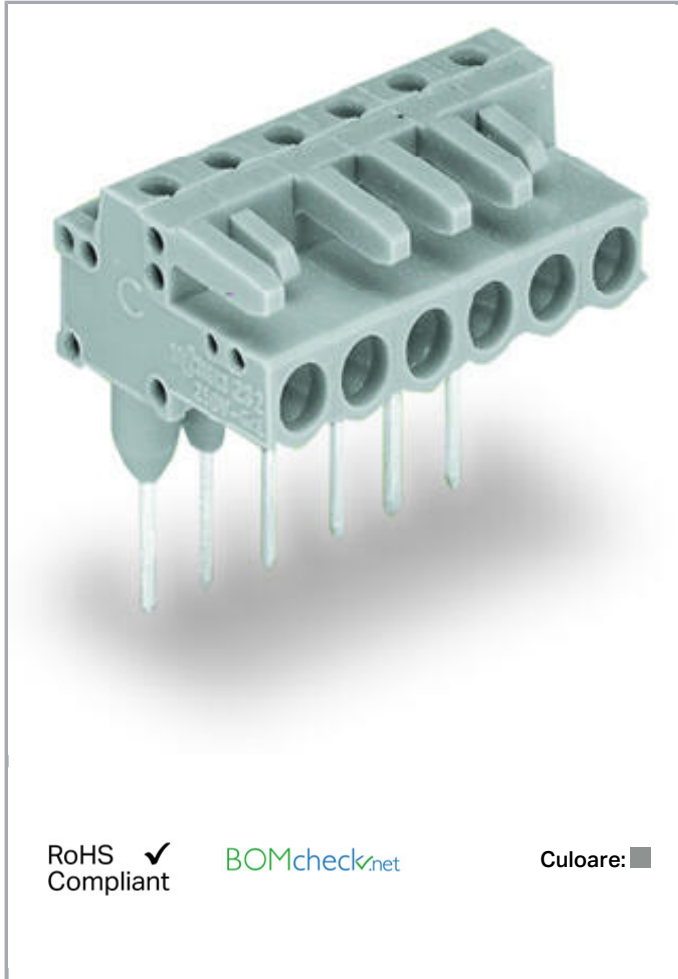

Fișă tehnică | Număr articol: 232-232/005-000

Female connector for rail-mount terminal blocks; 0.6 x 1 mm pins; angled;

Pin spacing 5 mm; 2-pole; gray

www.wago.com/232-232/005-000

RoHS Compliant

BOMcheck.net

Aveți întrebări despre produsele noastre?
Vă stăm la dispoziție pentru preluarea apelului la +40 (0) 31 421 85 68.

Descriere articol

- Pluggable connectors for rail-mount terminal blocks equipped with CAGE CLAMP® connection
- Female connectors with long contact pins connect to the termination ports of 280 Series Rail-Mount Terminal Blocks
- Female connectors are touch-proof when unmated, providing a pluggable, live output
- With coding fingers

Safety information 1:

The *MCS – MULTI CONNECTION SYSTEM* includes connectors without breaking capacity in accordance with DIN EN 61984. When used as intended, these connectors must not be connected/disconnected when live or under load. The circuit design should ensure header pins, which can be touched, are not live when unmated.