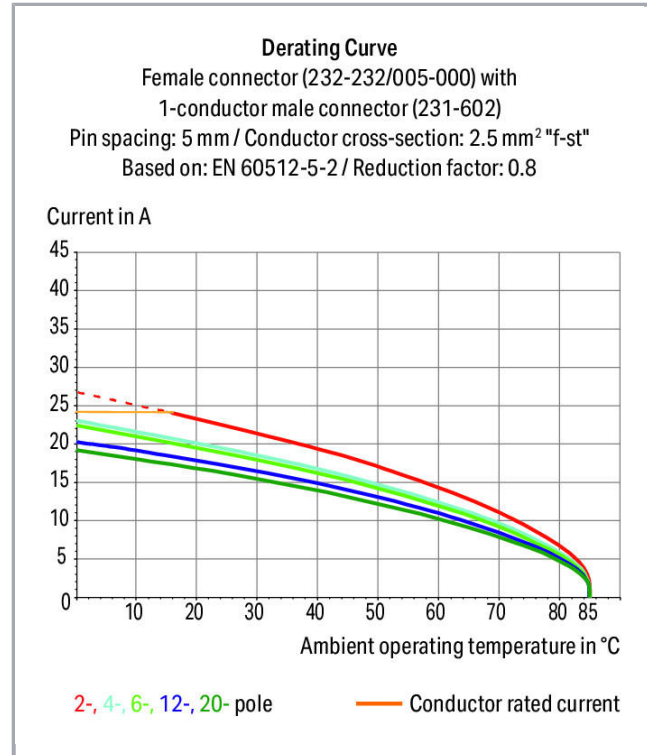

Fișă tehnică | Număr articol: 232-232/005-000

Female connector for rail-mount terminal blocks; 0.6 x 1 mm pins; angled;

Pin spacing 5 mm; 2-pole; gray

www.wago.com/232-232/005-000

RoHS Compliant

BOMcheck.net