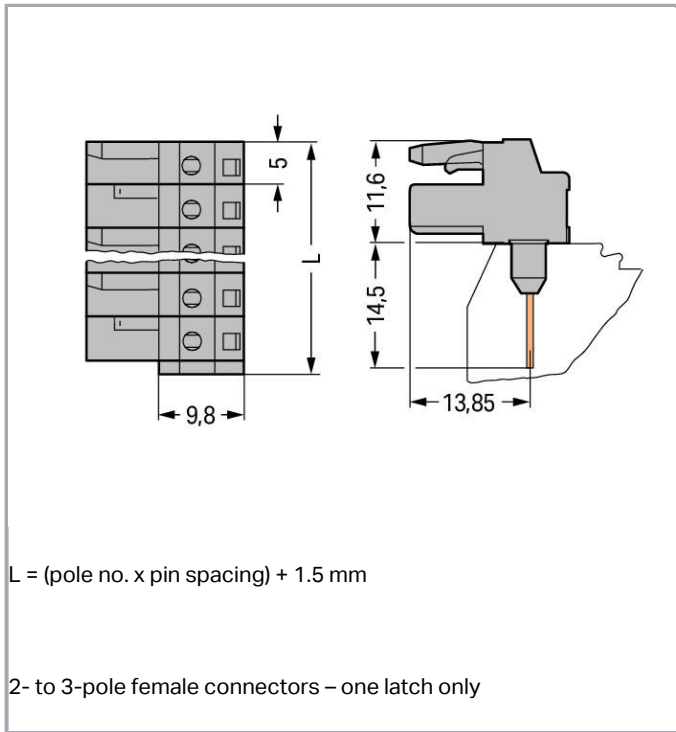

Fișă tehnică | Număr articol: 232-232/005-000

Female connector for rail-mount terminal blocks; 0.6 x 1 mm pins; angled;

Pin spacing 5 mm; 2-pole; gray

www.wago.com/232-232/005-000

RoHS Compliant

BOMcheck.net

Aveți întrebări despre produsele noastre?
Vă stăm la dispoziție pentru preluarea apelului la +40 (0) 31 421 85 68.

Descriere articol

- Pluggable connectors for rail-mount terminal blocks equipped with CAGE CLAMP® connection
- Female connectors with long contact pins connect to the termination ports of 280 Series Rail-Mount Terminal Blocks
- Female connectors are touch-proof when unmated, providing a pluggable, live output
- With coding fingers

Connection data

Pole No.	2
Total number of potentials	2
Number of connection types	1
Number of levels	1

Geometrical Data

Pin spacing	5 mm / 0.197 inch
Width	11,5 mm / 0.453 inch
Height	26,1 mm / 1.028 inch
Height from the surface	11,6 mm / 0.457 inch
Depth	18,25 mm / 0.719 inch