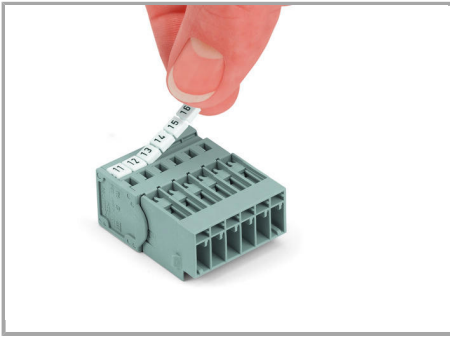

Installation Notes

Inserting a conductor

Operating tool

Inserting a conductor via operating tool
(example shows a male connector).

Marking

Supus modificărilor.

Labeling a male connector with
CAGE CLAMP® connection via Mini-WSB
quick markers.