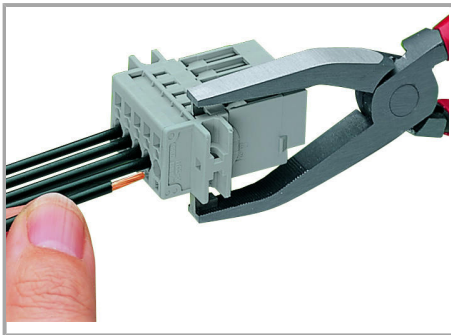

Installation Notes

Inserting a conductor

Operating tool

Inserting a conductor via operating tool
(example shows a male connector).

Marking

Supus modificărilor.

Labeling a male connector with
CAGE CLAMP® connection via Mini-WSB
quick markers.