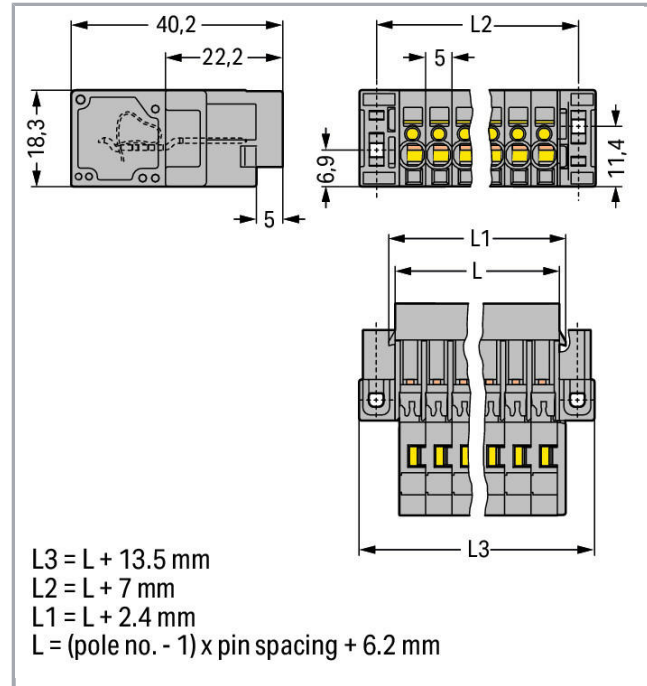

Fișă tehnică | Număr articol: 769-615/004-000

1-conductor male connector; Feedthrough flange; 4 mm²; Pin spacing 5 mm;
15-pole; 4,00 mm²; gray

www.wago.com/769-615/004-000

Date

Electrical data

Ratings per IEC/EN 60664-1

Nominal voltage (III/3)	500 V
Rated surge voltage (III/3)	6 kV
Rated current	32 A
Legend (ratings)	(III / 3) ≙ Overvoltage category III / Pollution degree 3

Connection data

Connection technology	CAGE CLAMP®
Actuation type	Operating tool
Connectable conductor materials	Copper
Nominal cross-section	4 mm ²

Geometrical Data

Pin spacing	5 mm / 0.197 inch
Width	89,7 mm / 3.531 inch
Height from the surface	18,3 mm / 0.72 inch
Depth	40,2 mm / 1.583 inch

Mechanical data

Mounting type	Mounting flange
---------------	-----------------